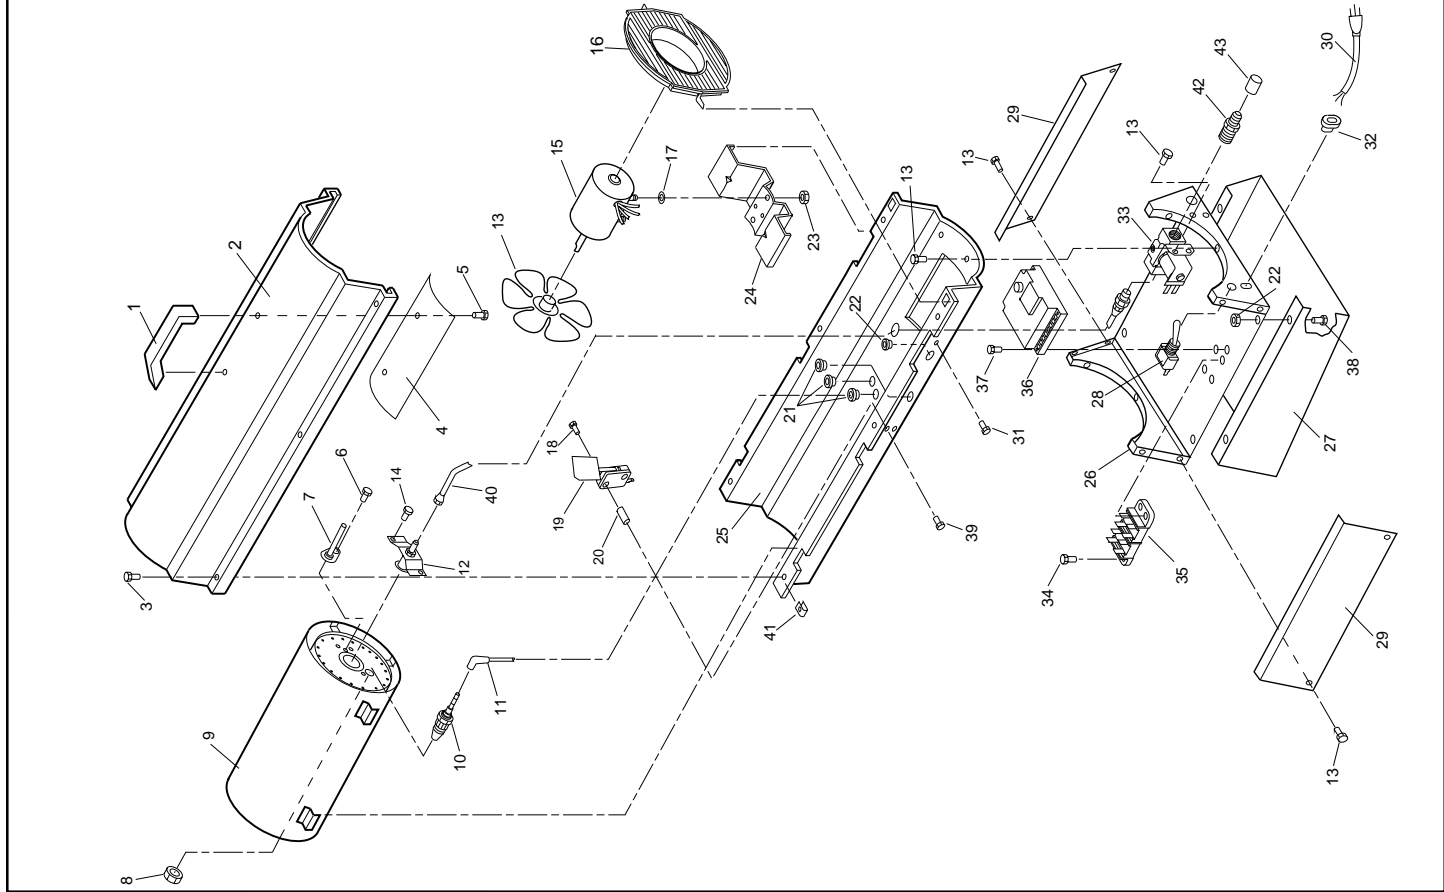

SPECIFICATIONS

Output Rating (BTU/HR)	80,000
Fuel	Propane Vapor Only
Fuel Consumption	0.9 Gallons/Hr
.....	3.7 Pounds/Hr
Supply Gas Pressure	10 P.S.I (Minimum)
Regulator Outlet Pressure	11" W.C.
Manifold Pressure	10" W.C.
Air Output (CFM)	300
Electrical Requirements	120 Vac./60 Hz.
Amperage	3.0
Weight	25 Lbs.