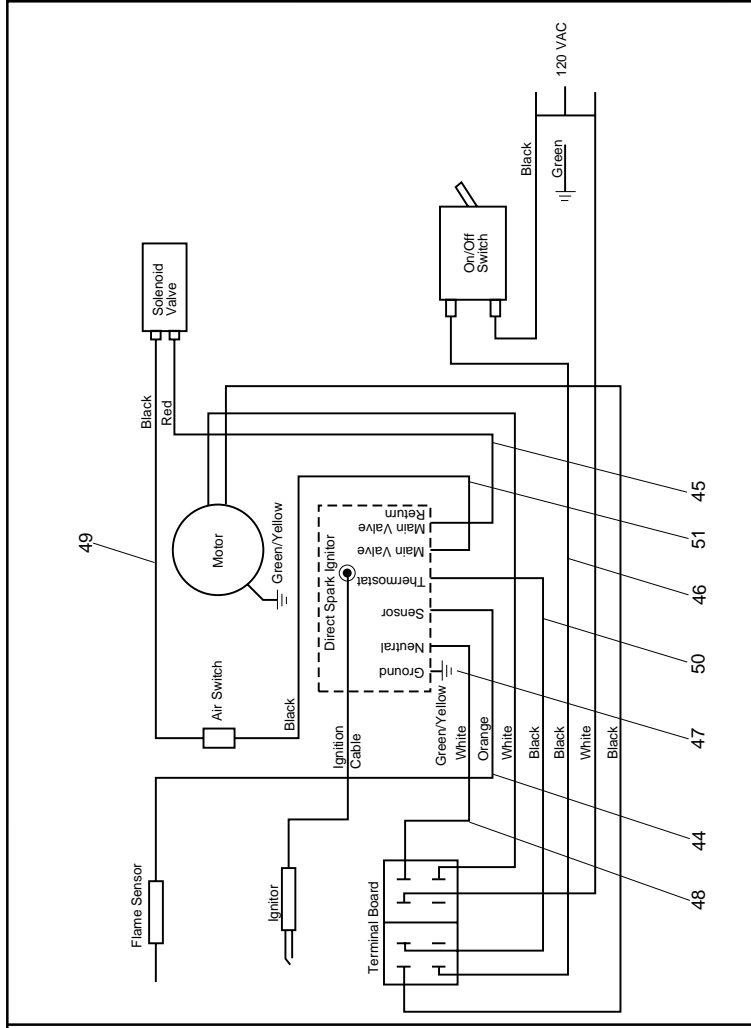

SPECIFICATIONS

Output Rating (BTU/HR)	80,000
Fuel	Propane Vapor Only
Fuel Consumption	0.9 Gallons/Hr
.....	3.7 Pounds/Hr
Supply Gas Pressure	10 P.S.I (Minimum)
Regulator Outlet Pressure	11" W.C.
Manifold Pressure	10" W.C.
Air Output (CFM)	300
Electrical Requirements	120 Vac./60 Hz.
Amperage	3.0
Weight	25 Lbs.