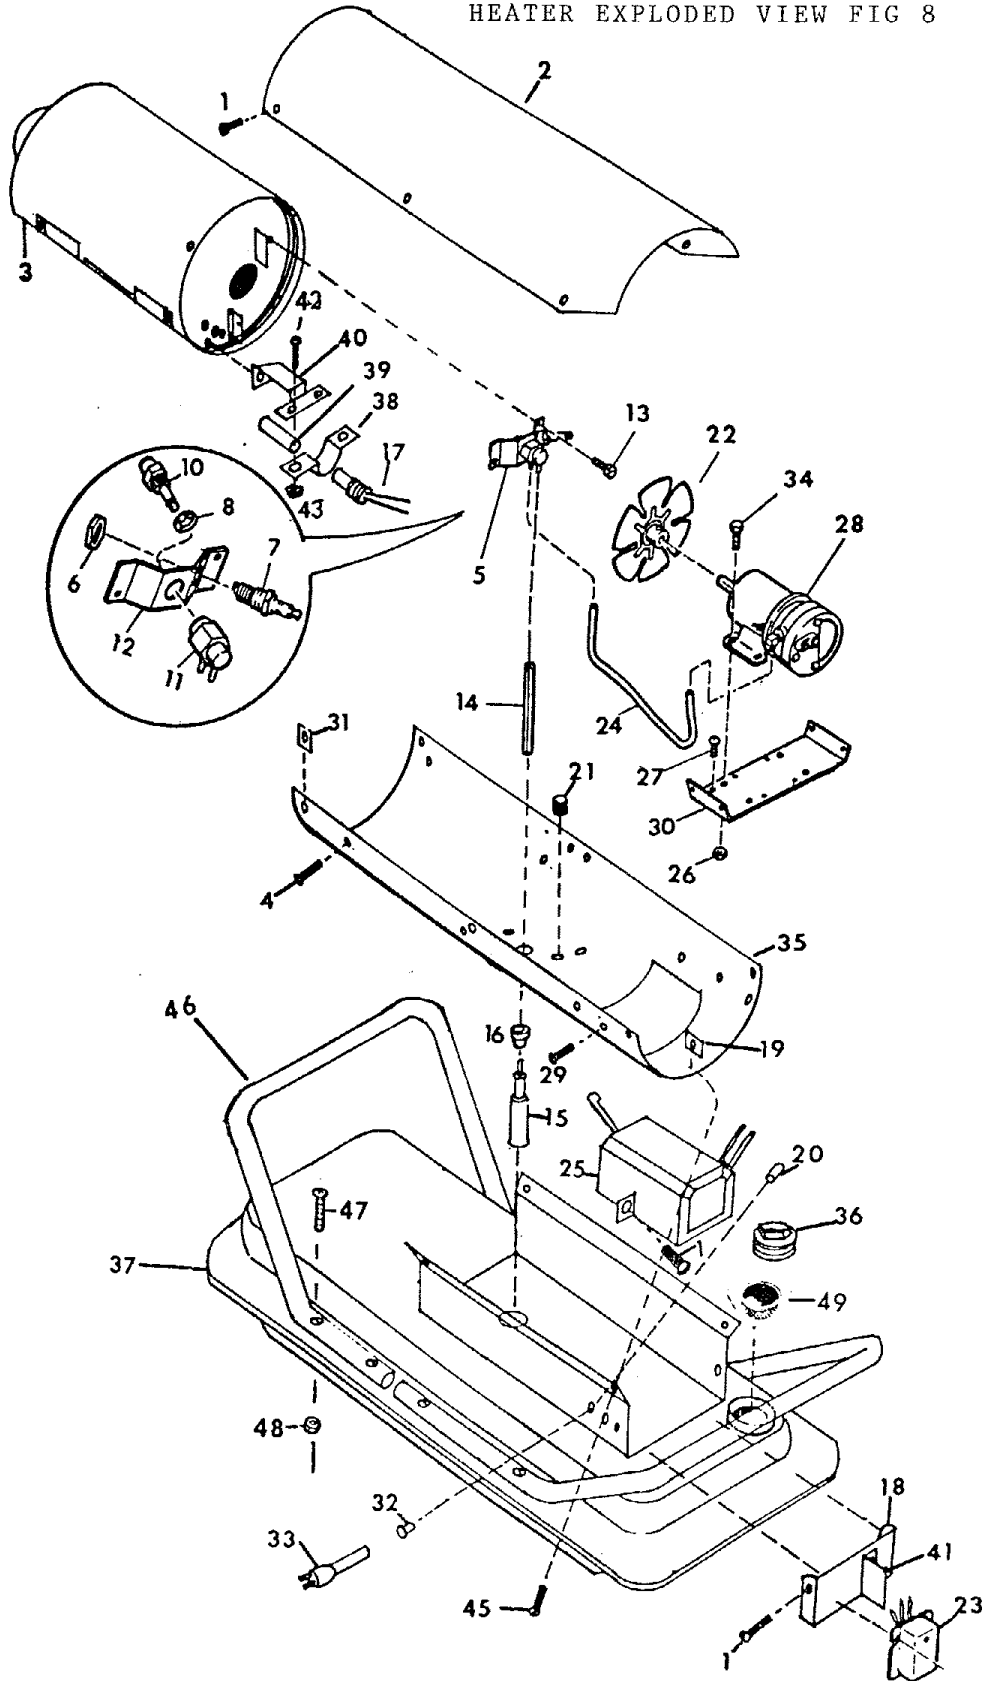

# REDDY HEATER CANADIAN MC 30 LOW PRESSURE SPEC 5005G08

HEATER EXPLODED VIEW FIG 8

# REDDY HEATER CANADIAN MC30 LOW PRESSURE SPEC 5005G08

Fig. & Index No.	Part Number	MOTOR & PUMP ASSY Part Name	Qty.
-	M29750-01	Motor Package Assembly	1
1	M29609	End Cover, Filter	1
2	M12461-31	Screw (Filter End Cover to Pump End Cover)	3
4	M29633	Intake Air Filter	1
5	M29612-01	Output Filter Assembly	1
6	M29632	Filter, Lint	1
7	M29608	End Cover, Pump (Port Plate)	1
8	M12461-31	Screw (End Cover to Motor)	6
10	M 8643	Blade	4
11	M22456-1	Rotor, Pump	1
12	M22009	Insert, Rotor	1
13	M8645	Pump Body	1
14	FHPF3-4C	Screw (Pump Body to Motor)	2
15	M50016	Elbow 90°	1
16	M22997	Plug, Socket Hd.	1
17	M27694	Screw, Pressure Adjustment	1
18	M10993-1	Spring, Compression (Pressure Relief)	1
19	M8940	Ball, 1/4 in. dia.	1
20	M29780-01	Motor, 1/35 HP Shaded Pole	1