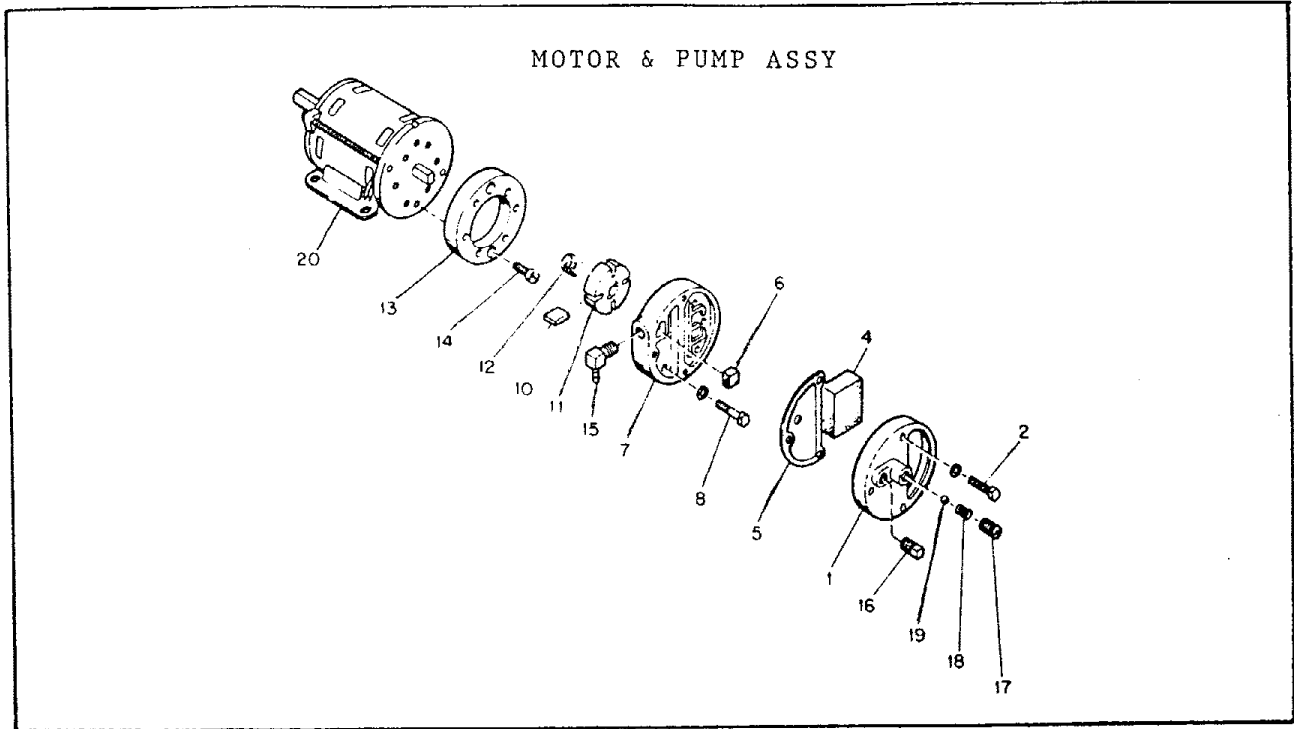

# REDDY HEATER CANADIAN MC30 LOW PRESSURE SPEC 5005G08

Fig. & Index No.	Part Number	MOTOR & PUMP ASSY Part Name	Qty.
-	M29750-01	Motor Package Assembly	1
1	M29609	End Cover, Filter	1
2	M12461-31	Screw (Filter End Cover to Pump End Cover)	3
4	M29633	Intake Air Filter	1
5	M29612-01	Output Filter Assembly	1
6	M29632	Filter, Lint	1
7	M29608	End Cover, Pump (Port Plate)	1
8	M12461-31	Screw (End Cover to Motor)	6
10	M 8643	Blade	4
11	M22456-1	Rotor, Pump	1
12	M22009	Insert, Rotor	1
13	M8645	Pump Body	1
14	FHPF3-4C	Screw (Pump Body to Motor)	2
15	M50016	Elbow 90°	1
16	M22997	Plug, Socket Hd.	1
17	M27694	Screw, Pressure Adjustment	1
18	M10993-1	Spring, Compression (Pressure Relief)	1
19	M8940	Ball, 1/4 in. dia.	1
20	M29780-01	Motor, 1/35 HP Shaded Pole	1