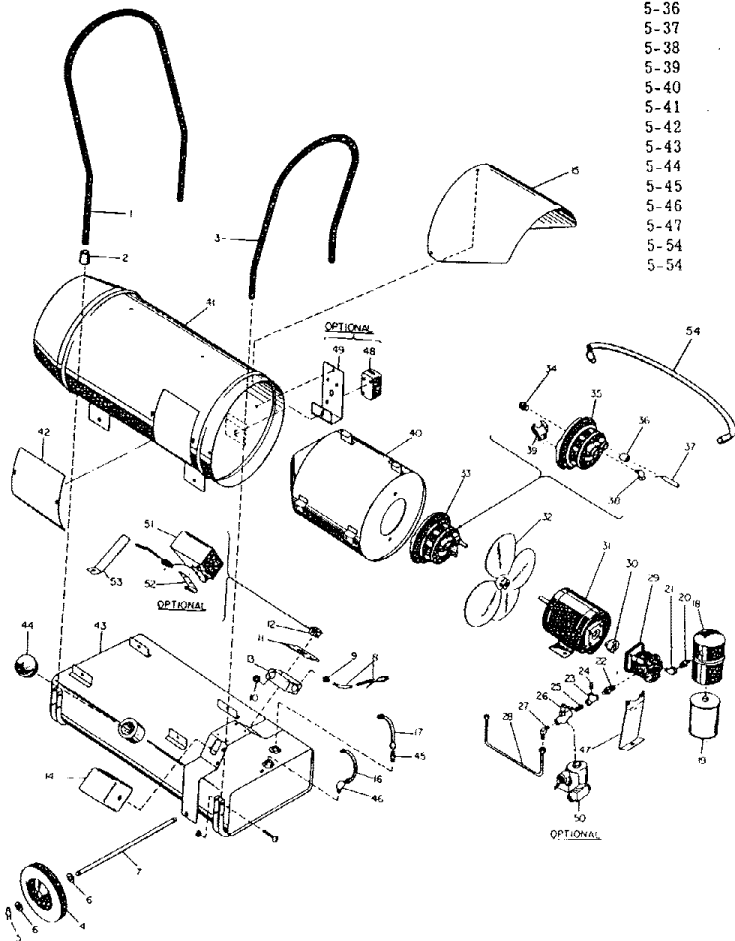

PORTABLE HEATER PARTS LIST

Figure 4. Diagram Thermostatically Controlled Heater with Flame Detector Kit

Figure & Index No.	Part Number	Part Name	Units Per Assy.
	M4789	Portable Heater Assy	1
5-1	M4799	Front Handle	1
5-2	M3304	Rubber Tip	2
5-3	M3284	Rear Handle	1
5-4	M3978	Wheel	2
5-5	M3280	Wheel Retainer	2
5-6	WP8C	Washer	4
5-7	M3100	Axle	1
5-8	60440-1	Extension Cord	1
5-9	1001349	Straight Connector	1
5-10	1000577	3/4" Grommet (For Standard Heaters)	1
5-10	1000576	1/2" Grommet (For Standard Heaters)	2
5-10	M3530	Grommet (For CSA Heater)	2
5-11	M3308	Switch Box Cover	1
5-12	M3480	Switch	1
5-13	M3307	Switch Box	1
5-14	M3259	Transformer	1
5-15	M3364	Cowl	1
5-16	M3334	Tank to Filter Intake Fuel Line Assy	1
5-17	M3366	Pump to Tank Fuel Line Assy	1
6-18	M3973	Filter Assy	1
5-19	M3301-1	Filter Element	1
5-20	M3463	Nipple	1
5-21	57413	Street Elbow	1
5-22	M3297	Reducing Nipple	1
5-23	69255	Tee	1
5-24	57419	Pipe Plug	1
5-25	69270	Close Nipple	1
5-26	M3296	Fuel Valve	1
5-27	M2294	Elbow	1
5-28	M3475	Fuel Line Assy	1
5-29	M3940-1	Pump	1
5-30	M3473	Coupling	1
5-31	M3909	Motor (For Standard Heaters)	1
5-31	M3910	Motor (For CSA Heater)	1
5-32	M3243	Fan	1
5-33	M4840	Burner Head Assy	1
5-34	M4792	Nozzle	1
5-35	M3853	Burner Body	1
5-36	M3980	Electrode Bushing	2
5-37	M3981	Electrode	2
5-38	M2294	Elbow	1
5-39	M3978	Air Deflector	1
5-40	M3908-1	Combustion Chamber Assy	1
5-41	M3286	Housing Assy	1
5-42	M3291	Access Door	1
5-43	M4791	Fuel Tank Assy	1
5-44	M3353	Filler Cap	1
5-45	M2430	Half Union	1
5-46	M2438	Fitting	1
5-47	M3526	Pump Support Bracket	1
5-54	M3299	Electrode Lead Assy (For Standard Heaters)	2
5-54	M3429-2	Electrode Lead Assy (For CSA Heater)	2

Figure 5. Heater Exploded View

Figure 3. Diagram Thermostatically Controlled Heater