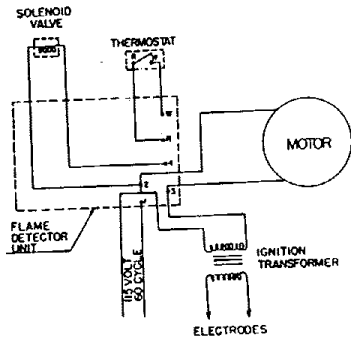

PORTABLE HEATER PARTS LIST

Figure 4. Diagram Thermostatically Controlled Heater with Flame Detector Kit

Figure & Index No.	Part Number	Part Name	Units Per Assy.
	M4789	Portable Heater Assy	1
5-1	M4799	Front Handle	1
5-2	M3304	Rubber Tip	2
5-3	M3284	Rear Handle	1
5-4	M3978	Wheel	2
5-5	M3280	Wheel Retainer	2
5-6	WP8C	Washer	4
5-7	M3100	Axle	1
5-8	60440-1	Extension Cord	1
5-9	1001349	Straight Connector	1
5-10	1000577	3/4" Grommet (For Standard Heaters)	1
5-10	1000576	1/2" Grommet (For Standard Heaters)	2
5-10	M3530	Grommet (For CSA Heater)	2
5-11	M3308	Switch Box Cover	1
5-12	M3480	Switch	1
5-13	M3307	Switch Box	1
5-14	M3259	Transformer	1
5-15	M3364	Cowl	1
5-16	M3334	Tank to Filter Intake Fuel Line Assy	1
5-17	M3366	Pump to Tank Fuel Line Assy	1
6-18	M3973	Filter Assy	1
5-19	M3301-1	Filter Element	1
5-20	M3463	Nipple	1
5-21	57413	Street Elbow	1
5-22	M3297	Reducing Nipple	1
5-23	69255	Tee	1
5-24	57419	Pipe Plug	1
5-25	69270	Close Nipple	1
5-26	M3296	Fuel Valve	1
5-27	M2294	Elbow	1
5-28	M3475	Fuel Line Assy	1
5-29	M3940-1	Pump	1
5-30	M3473	Coupling	1
5-31	M3909	Motor (For Standard Heaters)	1
5-31	M3910	Motor (For CSA Heater)	1
5-32	M3243	Fan	1
5-33	M4840	Burner Head Assy	1
5-34	M4792	Nozzle	1
5-35	M3853	Burner Body	1
5-36	M3980	Electrode Bushing	2
5-37	M3981	Electrode	2
5-38	M2294	Elbow	1
5-39	M3978	Air Deflector	1
5-40	M3908-1	Combustion Chamber Assy	1
5-41	M3286	Housing Assy	1
5-42	M3291	Access Door	1
5-43	M4791	Fuel Tank Assy	1
5-44	M3353	Filler Cap	1
5-45	M2430	Half Union	1
5-46	M2438	Fitting	1
5-47	M3526	Pump Support Bracket	1
5-54	M3299	Electrode Lead Assy (For Standard Heaters)	2
5-54	M3429-2	Electrode Lead Assy (For CSA Heater)	2

Figure 5. Heater Exploded View

Figure 3. Diagram Thermostatically Controlled Heater