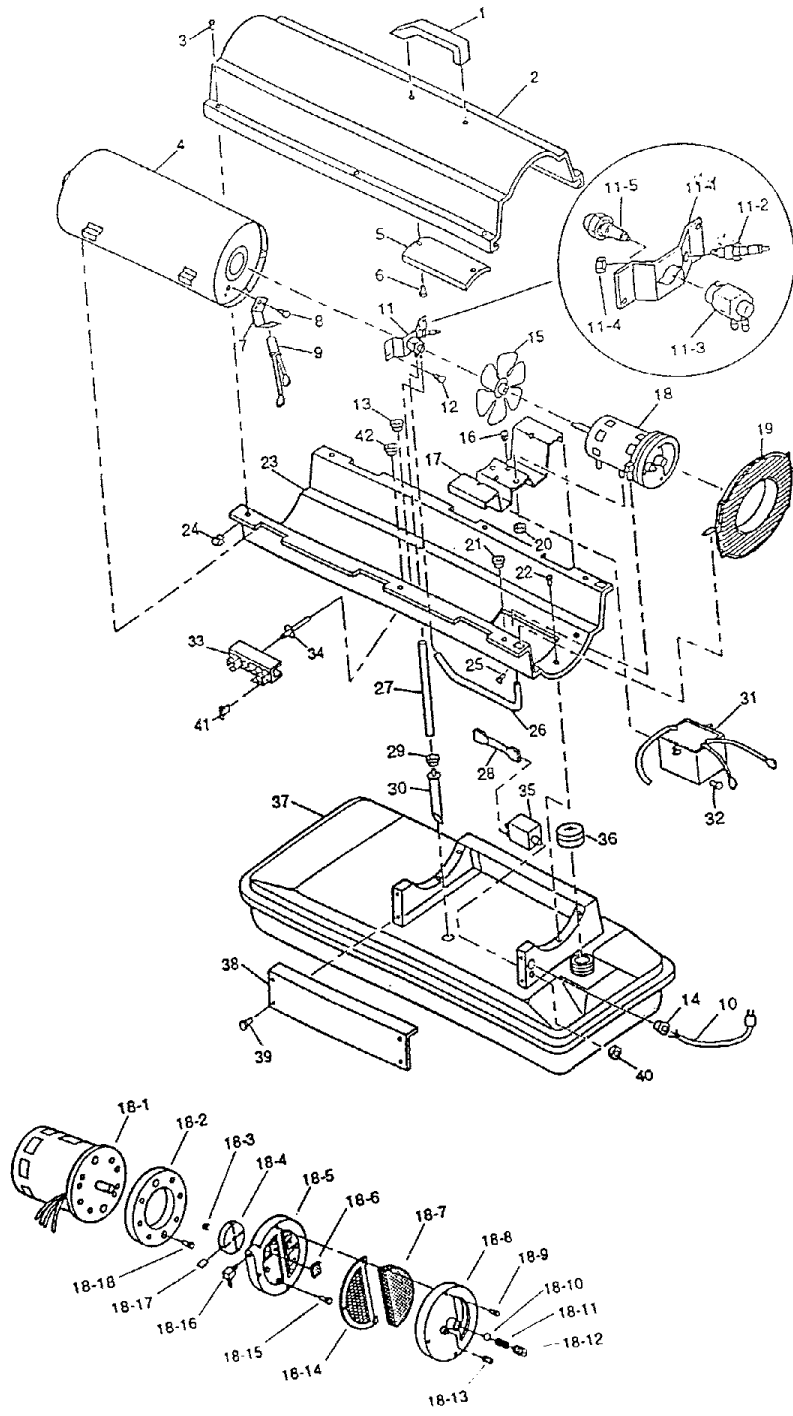

Master B30

NO.	NUMBER	DESCRIPTION	QTY
1	M51104-01	Handle	1
2	098511-54	Upper Shell	1
3	M15823-27	Screw, #10-16 x 1/2"	6
4	098512-05	Combustion Chamber	1
5	M51108-01	Heat Shield	1
6	M11084-29	Screw, #10-16 x 3/4"	2
7	M16660	Photocell Bracket ▲	1
8	M10908-2	Screw, #6-32 x 3/8" ▲	2
9	HA3019	Photocell Assembly ▲	1
10	M15779-27	Power Cord	1
11	**	Burner Strap Assembly	1
11-1	097124-01	Bracket	1
11-2	M29835-2	Spark Plug	1
11-3	079980-01	Nozzle Adapter	1
11-4	M29824	Nut, 14mm	1
11-5	M29681	Nozzle	1
12	M11064-26	Screw, #10-16 x 3/8"	2
13	M30865-02	Bushing	1
14	M11143-1	Strain Relief Bushing	1
15	M30884	Fan	1
16	M50631	Rubber Bumper	2
17	098138-01	Motor Bracket	1
18	**	Motor and Pump Assembly	1
18-1	098642-02	Motor (230V/50Hz)	1
18-2	M8645-2	Pump Body	1
18-3	M22009	Insert	1
18-4	M22456-2	Rotor	1
18-5	M29608	End Pump Cover	1
18-6	M29632	Lint Filter	1
18-7	M29633	Intake Filter	1
18-8	M29609	End Filter Cover	1
18-9	M12461-31	Screw, #10-32 x 1"	3
18-10	M8940	Steel Ball (1/4" Dia.)	1
18-11	M10993-1	Pressure Relief Spring	1
18-12	M27694	Adjusting Screw	1
18-13	M22997	Plug	1
18-14	M29612-01	Output Filter	1
18-15	M12461-32	Screw, #10-32 x 1 1/8"	6
18-16	M50016	Elbow, 90° (Barb Fitting)	1
18-17	M8643-2	Blade	4
18-18	FHPP3-6C	Screw, #10-32 x 3/4"	2
19	M51105-01	Fan Guard	1
20	NTC-4C	Hex locknut	2
21	M50104-02	Bushing (wires)	1
22	M11084-26	Screw, #10-16 x 3/8"	6
23	098511-12	Lower Shell	1
24	M11271-8	Clip Nut	6
25	M15823-37	Screw, #8-18 x 1/4"	1
26	M29652-04	Rubber Airline	1
27	M29652-05	Fuel Line	1
28	M16841-57	Wire Assembly (red 8 1/2") ▲	1
29	M10990-3	Rubber Bushing	1
30	M50876-04	Fuel Filter Assembly (Includes bushing)	1
31	098557-07	Electronic Ignitor	1
32	M11084-29	Screw, #10-16 x 3/4"	2
33	099125-02	Terminal Board	1
34	099157-01	Rivet	1
35	097630-02	Flame-Out Control ▲	1
36	097702-01	Fuel Tank Cap	1
37	098513-01	Fuel Tank	1
38	M50899-03AB	Side Cover	1
39	M11084-26	Screw, #10-16 x 3/8"	2
40	099177-01	Nut, 3/8-27 ▲	1
41	078918-01	Terminal Board Tab Cap	2
42	M30865-02	Bushing ▲	1
	M18053	Filter Neck Screen	1