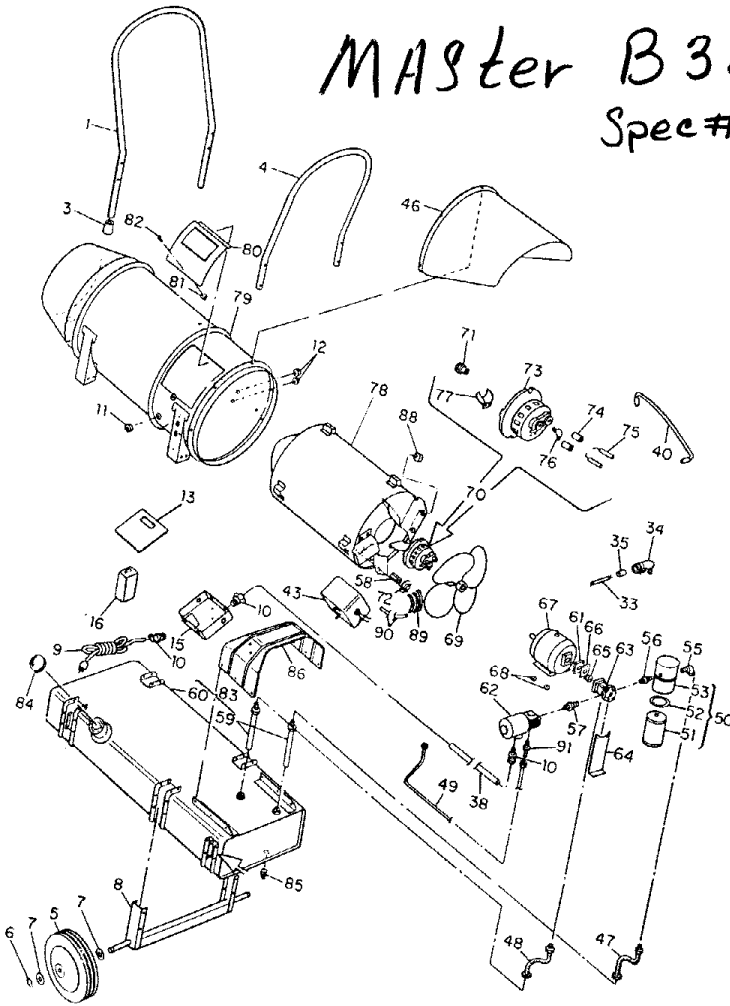

# Master B320

Spec# 2832G1

Form#  
2029 6.66

4-1	M4830	Front Handle	1
-3	M4855	Rubber Tip	2
-4	M5089	Rear Handle	1
-5	M8111	Wheel	2
-6	C5-10C	Cotter Pin	2
-7	WP-10C	Washer	4
-8	M8482	Axle Assy	1
-9	M10813G12	Extension Cord	1
-10	1001349	Straight Connector	2
-11	M3530	7/8" Grommet	4
-12	1000576	1/2" Grommet	2
-13	M6306	Switch Box Cover	1
-15	M3011	Junction Box	1
-16	M4037-3	Thermostat	1
-33	M5845-13	Cable Assy, Motor to Junction Box	1
-34	56022	90° Connector	1
-35	1001333	Bushing	1
-38	M3486-4	Sleeve	1
-40	M3339	Electrode Lead Assy	2
-43	M3259-4	Transformer	1
-46	M5277	Cowl Assy	1
-47	M3334G4	Fuel Line Assy, Tank to Filter Intake	1
-48	M4919	Fuel Line Assy, Pump to Tank	1
-49	M4849	Fuel Line, Pump to Burner	1
-50	M3973	Filter Assy	1
-51	M3301-1	Filter Element (Replacement)	1
-52	M3301-2	Filter Gasket (Replacement)	1
-53	M4307	Filter Can (Replacement)	1
-55	57413	Street Elbow	1
-56	M10953	Nipple	1
-57	M3297	Reducing Nipple	1