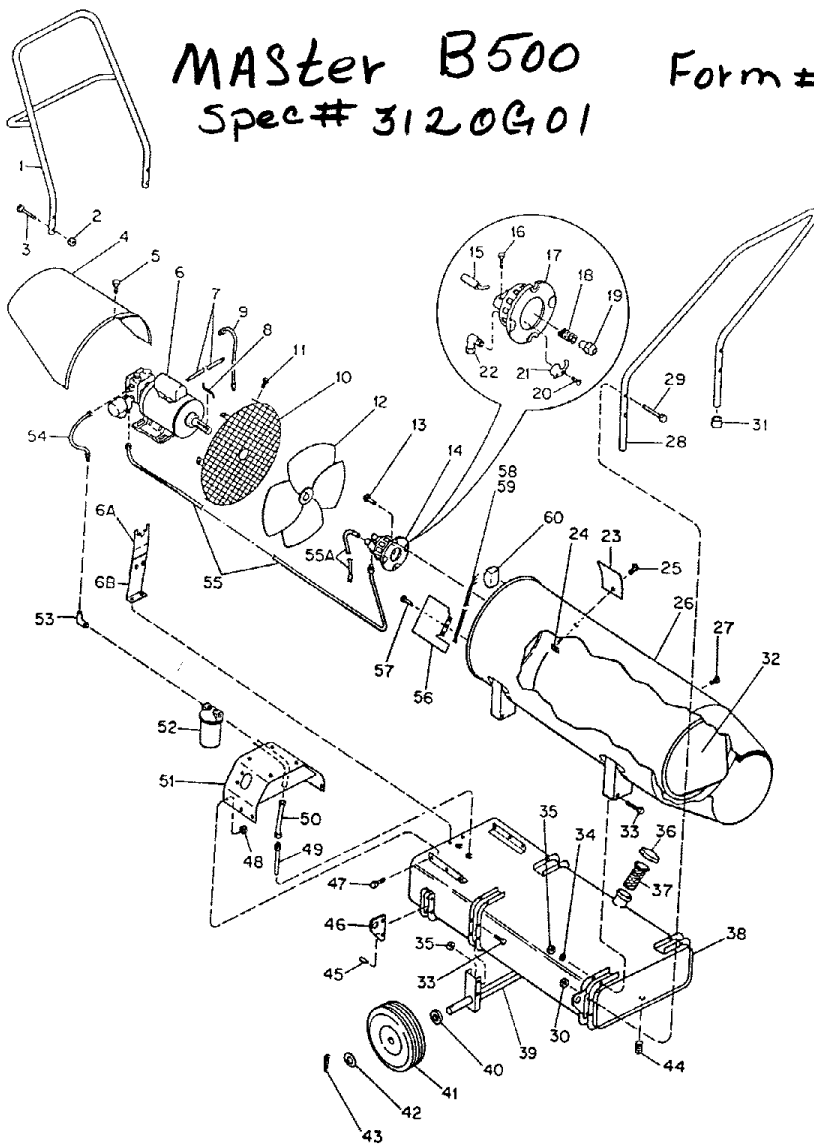

MAStEr B500

Spec# 3120G01

Form # 2707

48	NTC-4C	Nut, Flexloc, 1/4-20	4
49	M14899G1	Intake Tube Assy	2
50	M14977G1	Fuel Line Assy	1
51	M14910G1A	Motor Support Assy	1
52	M2737	Fuel Filter	1
53	M2438	Elbow	1
54	M14977G2	Fuel Line Assy	1
55	M14908	Fuel Line (Solenoid Valve to burner)	1
55A	M10816-30	Electrode Lead Assembly	2
	1000576	Grommet (Electrode leads)	2
56	M16553	Air Deflector	2
57	M11084-2	Screw, Self-Tapping, hex hd, No. 12-11 x 3/8	6
58	M3486-5	Tubing, Varnish (Wiring harness)	1
59	M21905-1	Wire Harness Assy	1
60	M5895	Switch, Fan	1
	ST2-6AC	Screw, Sheet Metal, rd hd No. 8 x 3/4	2
	M18867	Spacer, Fan Switch	2

MAster B500

Spec # 3120G01

Motor and Pump Assembly

1	M2436	Nipple	1
2	M22872-2	Pump, Fuel	1
3	69246	Nipple, Pipe 1/8 in.	1
4	M29700 01	Valve, Solenoid	1
5	M5976	Connector, Male	1
6	*HC5-7C	Screw, Hex hd., 5/16-18 x 3/4 in.	4
7	*WLM-5C	Lockwasher 5/16 in.	4
8	*WP-5C	Washer, Plain 5/16 in.	4
9	M22348	Adaptor	1
10	*RF3-6	Screw, Rd. hd., No. 10-32 x 3/4 in.	3
11	WP-3C	Washer, Plain	3
12	M18436	Spring	1
13	M22873	Coupling	1
14	M16006	Motor	1
	M3486-3	Tubing, Varnish, Solenoid leads	1