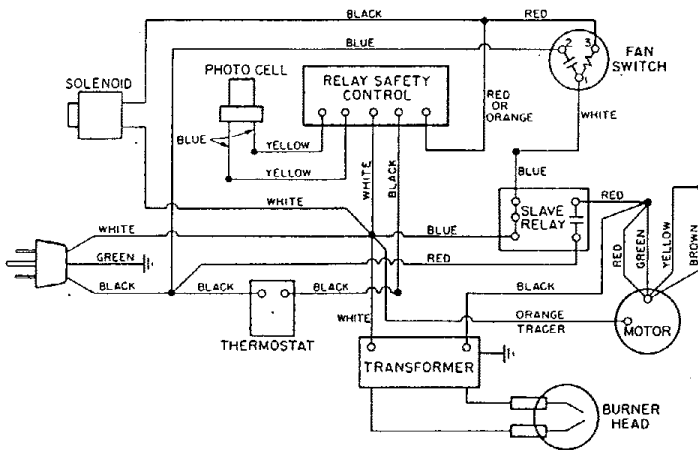

MAster B500

Spec # 3120G01

Motor and Pump Assembly

1	M2436	Nipple	1
2	M22872-2	Pump, Fuel	1
3	69246	Nipple, Pipe 1/8 in.	1
4	M29700 01	Valve, Solenoid	1
5	M5976	Connector, Male	1
6	*HC5-7C	Screw, Hex hd., 5/16-18 x 3/4 in.	4
7	*WLM-5C	Lockwasher 5/16 in.	4
8	*WP-5C	Washer, Plain 5/16 in.	4
9	M22348	Adaptor	1
10	*RF3-6	Screw, Rd. hd., No. 10-32 x 3/4 in.	3
11	WP-3C	Washer, Plain	3
12	M18436	Spring	1
13	M22873	Coupling	1
14	M16006	Motor	1
	M3486-3	Tubing, Varnish, Solenoid leads	1

1	M21865-1A	Bracket Assembly, Photocell	1
	M11084-38	Screw, Self-tapping, hex hd No. 8-15 x 3/8 (Bracket to combustion chamber)	2
2	NTC-2C	Nut, Torque lock 8-32	1
3	FHC1-4C	Screw, Fillister hd., No. 6-32 x 1/2	2
	NTC-1C	Nut, Torque lock No. 6-32	2
4	M21953-4	Photo Cell, Altered	1
5	M13962A	Tube	1
6	M13963A	Clamp	1
7	RC2-3C	Screw, Rd hd, No. 8-32 x 3/8	1
8	M17728	Transformer, Lead Alteration	1
9	M13942-4	Connector Wire	1
10	WLM-4C	Lockwasher, 1/4 in.	2
11	NTC-4C	Nut, Torque lock, 1/4-20	2
12	M3486-14	Tubing, Varnish (Switch box to Solenoid Valve)	1
13	M20302	Relay	1
	M13942-2	Connector, Wire	1
14	M3011	Box, Switch	1
	M12461-27	Screw, Hex hd, No. 10-32 x 1/2	2
	NTF-3C	Nut, Torque Lock No. 10	2
15	M22014	Relay, Safety Control	1
	M13942-2	Connector, Wire	2
16	M10813G21	Cord Assembly, Extension	1
	1001349	Connector, Straight	1
	M13942-4	Connector Wire	1
17	M25297-2	Thermostat Assy	1