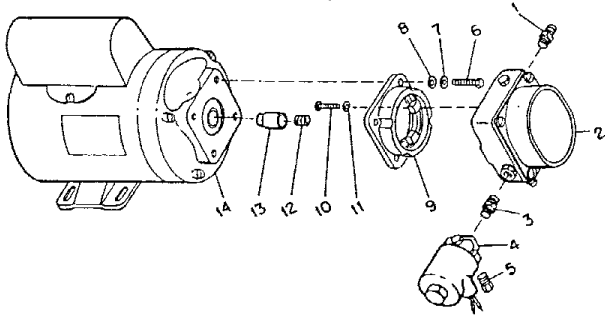

MAStEr B500

Spec# 3120G01

Form # 2707

48	NTC-4C	Nut, Flexloc, 1/4-20	4
49	M14899G1	Intake Tube Assy	2
50	M14977G1	Fuel Line Assy	1
51	M14910G1A	Motor Support Assy	1
52	M2737	Fuel Filter	1
53	M2438	Elbow	1
54	M14977G2	Fuel Line Assy	1
55	M14908	Fuel Line (Solenoid Valve to burner)	1
55A	M10816-30	Electrode Lead Assembly	2
	1000576	Grommet (Electrode leads)	2
56	M16553	Air Deflector	2
57	M11084-2	Screw, Self-Tapping, hex hd, No. 12-11 x 3/8	6
58	M3486-5	Tubing, Varnish (Wiring harness)	1
59	M21905-1	Wire Harness Assy	1
60	M5895	Switch, Fan	1
	ST2-6AC	Screw, Sheet Metal, rd hd No. 8 x 3/4	2
	M18867	Spacer, Fan Switch	2

MAster B500

Spec # 3120G01

Motor and Pump Assembly

1	M2436	Nipple	1
2	M22872-2	Pump, Fuel	1
3	69246	Nipple, Pipe 1/8 in.	1
4	M29700 01	Valve, Solenoid	1
5	M5976	Connector, Male	1
6	*HC5-7C	Screw, Hex hd., 5/16-18 x 3/4 in.	4
7	*WLM-5C	Lockwasher 5/16 in.	4
8	*WP-5C	Washer, Plain 5/16 in.	4
9	M22348	Adaptor	1
10	*RF3-6	Screw, Rd. hd., No. 10-32 x 3/4 in.	3
11	WP-3C	Washer, Plain	3
12	M18436	Spring	1
13	M22873	Coupling	1
14	M16006	Motor	1
	M3486-3	Tubing, Varnish, Solenoid leads	1