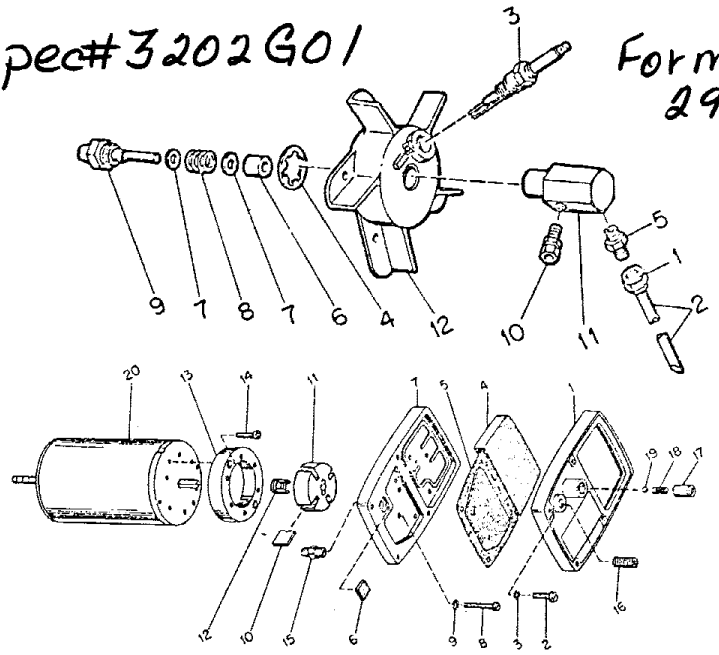

# Master BV125C

Spec# 3202 G01

Form # 2987

1	M13849	. Nut, Flared	1
2	M16709-9	. Fuel Filter Assembly	1
3	M13031-2	. Spark Plug	1
4	M16741-18	. Ring, Retaining	1
	M23151-3	. Nozzle Adapter Assy	1
5	M5976	. . Connector, Male	1
6	M8882	. . Sleeve, Nozzle Seal	1
7	M10659-1	. . Washer, Nozzle Seal	2
8	M10809-1	. . Spring, Nozzle Seal	1
9	M23103	. . Nozzle, Aspirating	1
10	M16791	. . Connector, Male	1
11	M16535-2	. . Adapter, Nozzle	1
12	M23736	. Body, Burner Head	1
	M23150-5	Burner Head Assembly	1
1	M13849	. Nut, Flared	1
2	M16709-9	. Fuel Filter Assembly	1
3	M13031-2	. Spark Plug	1
4	M16741-18	. Ring, Retaining	1
	M23151-3	. Nozzle Adapter Assy	1
5	M5976	. . Connector, Male	1
6	M8882	. . Sleeve, Nozzle Seal	1
7	M10659-1	. . Washer, Nozzle Seal	2
8	M10809-1	. . Spring, Nozzle Seal	1
9	M23103	. . Nozzle, Aspirating	1
10	M16791	. . Connector, Male	1
11	M16535-2	. . Adapter, Nozzle	1
12	M23736	. Body, Burner Head	1
54	M16801-2A	Axle	1
55	M12831A	Frame, Wheel support	1
56	M12345-34	Screw, Oval hd., 10-24 x 2 in. (AP)	4
57	NTC-3C	Nut, Torque Lock, 10-24	4
58	WP-8C	Washer, Flat, 1/2 in.	4
59	M19295	Wheel	2
60	M16741-15	Ring, Retaining	2
61	M10813-41	Extension Cord Assembly	1
62	M6082	Connector, Straight	1
63	50460	Locknut	1
64	RC3-4C	Screw, Rd hd., No. 10-24 x 1/2 in. (Ground wire)	1
65	NTC-3C	Nut, Lock No. 10-24 (Ground wire)	1
66	M22082	Control Assembly, Safety	1
67	RF3-4C	Screw, Rd hd., No. 10-32 x 1/2 in. (AP)	2
68	M27284	Circuit Breaker	1
69	M16341-19	Wire Assy, Circuit Breaker	1
70	M25920	Insulator, Terminal	2
71	M15714-2	Connector, Wire	6
72	M27324-2A	Control Box Mounting Assembly	1
73	M11084-27	Screw, Hex hd., No. 10-12 x 1/2 in. (AP)	2
74	M25907	Bushing, Snap	1
75	M23611	Bushing, Snap	1
76	M27547-02A	Fuel Tank Assembly	1
77	M14244A	Handle, Front	1
78	M3570	Clip, Nylon	2
79	M11084-39	Screw, Hex hd., 8-15 x 1/2	