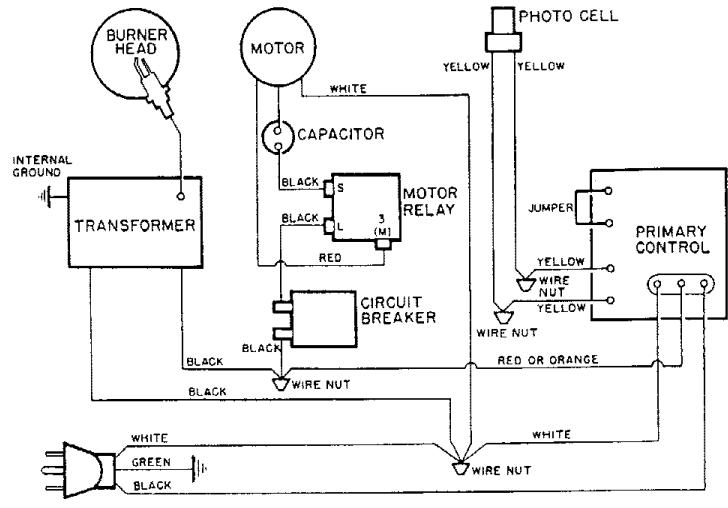

# Master BV125C

Spec# 3202 G01

Form # 2987

1	M13849	. Nut, Flared	1
2	M16709-9	. Fuel Filter Assembly	1
3	M13031-2	. Spark Plug	1
4	M16741-18	. Ring, Retaining	1
	M23151-3	. Nozzle Adapter Assy	1
5	M5976	. . Connector, Male	1
6	M8882	. . Sleeve, Nozzle Seal	1
7	M10659-1	. . Washer, Nozzle Seal	2
8	M10809-1	. . Spring, Nozzle Seal	1
9	M23103	. . Nozzle, Aspirating	1
10	M16791	. . Connector, Male	1
11	M16535-2	. . Adapter, Nozzle	1
12	M23736	. Body, Burner Head	1
	M23150-5	Burner Head Assembly	1
1	M13849	. Nut, Flared	1
2	M16709-9	. Fuel Filter Assembly	1
3	M13031-2	. Spark Plug	1
4	M16741-18	. Ring, Retaining	1
	M23151-3	. Nozzle Adapter Assy	1
5	M5976	. . Connector, Male	1
6	M8882	. . Sleeve, Nozzle Seal	1
7	M10659-1	. . Washer, Nozzle Seal	2
8	M10809-1	. . Spring, Nozzle Seal	1
9	M23103	. . Nozzle, Aspirating	1
10	M16791	. . Connector, Male	1
11	M16535-2	. . Adapter, Nozzle	1
12	M23736	. Body, Burner Head	1
54	M16801-2A	Axle	1
55	M12831A	Frame, Wheel support	1
56	M12345-34	Screw, Oval hd., 10-24 x 2 in. (AP)	4
57	NTC-3C	Nut, Torque Lock, 10-24	4
58	WP-8C	Washer, Flat, 1/2 in.	4
59	M19295	Wheel	2
60	M16741-15	Ring, Retaining	2
61	M10813-41	Extension Cord Assembly	1
62	M6082	Connector, Straight	1
63	50460	Locknut	1
64	RC3-4C	Screw, Rd hd., No. 10-24 x 1/2 in. (Ground wire)	1
65	NTC-3C	Nut, Lock No. 10-24 (Ground wire)	1
66	M22082	Control Assembly, Safety	1
67	RF3-4C	Screw, Rd hd., No. 10-32 x 1/2 in. (AP)	2
68	M27284	Circuit Breaker	1
69	M16341-19	Wire Assy, Circuit Breaker	1
70	M25920	Insulator, Terminal	2
71	M15714-2	Connector, Wire	6
72	M27324-2A	Control Box Mounting Assembly	1
73	M11084-27	Screw, Hex hd., No. 10-12 x 1/2 in. (AP)	2
74	M25907	Bushing, Snap	1
75	M23611	Bushing, Snap	1
76	M27547-02A	Fuel Tank Assembly	1
77	M14244A	Handle, Front	1
78	M3570	Clip, Nylon	2
79	M11084-39	Screw, Hex hd., 8-15 x 1/2	