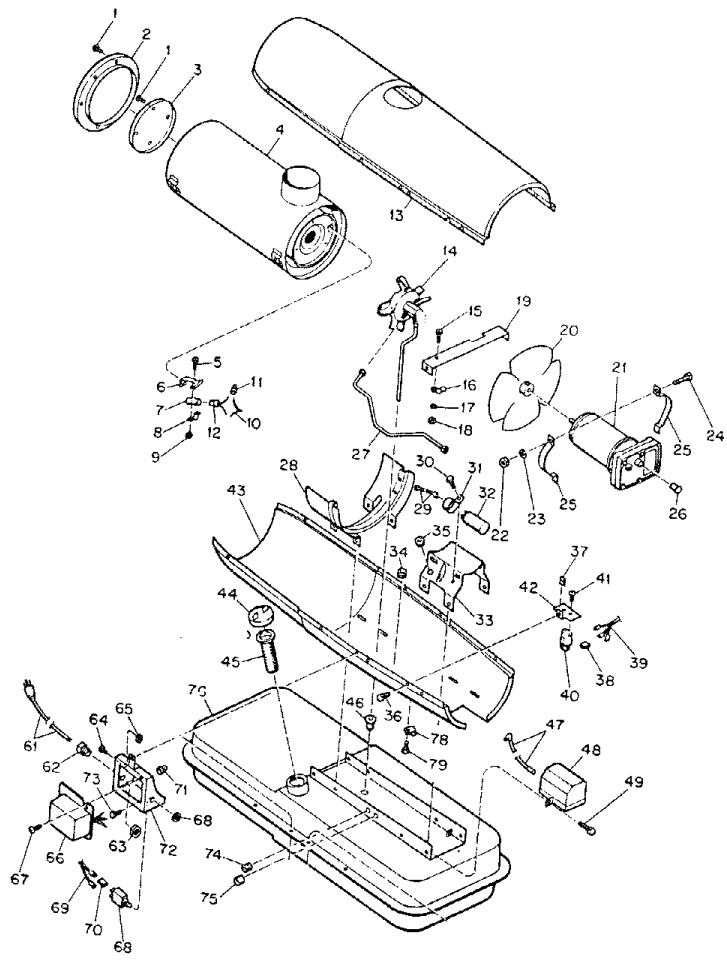

Master BV125C

Spec# 3202G01

Form# 2987