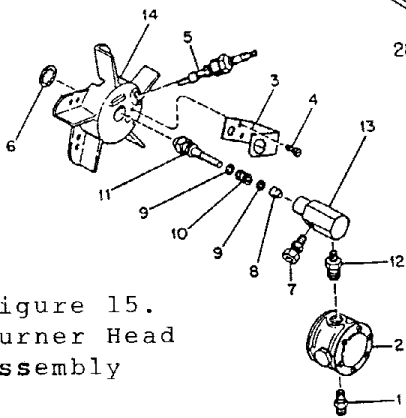

Figure 10. Wiring Diagram

Figure 11.
Tank & Covers
Group

Figure 15.
Burner Head
Assembly

Index No.	Part No.	Part Name or Description	Qty
15-	M23443-1	Burner Head Assembly (See Figure 12)	Ref
1	69246	. . Fitting, Half Nipple	1
2	M12007	. . Regulator, Fuel Demand	1
3	M16660	. . Bracket, Photo Cell	1
4	M10908-1	. . Screw	2
5	M16895G1	. . Spark Plug	1
6	M16741-18	. . Ring, Retaining	1
-	M16787G5	. . Nozzle Adapter Assembly	1
7	M5976	. . Connector, Male	1
8	M8882	. . Sleeve, Nozzle Seal	1
9	M10659-1	. . Washer, Nozzle Seal	2
10	M10809-1	. . Spring, Nozzle Seal	1
11	M11054-1	. . Nozzle, Aspirating, 0.34 g.p.h.	1
12	69246	. . Fitting, Half Nipple	1
13	M16535	. . Adapter, Nozzle	1
14	M22732	. . Body, Burner Head	1