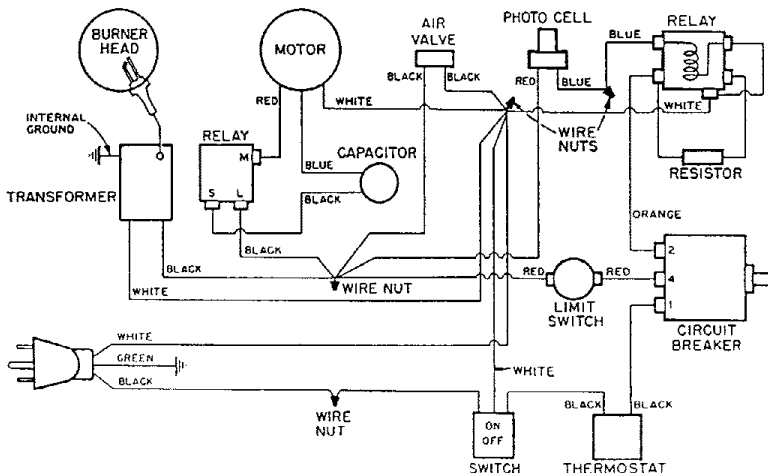

Index No.	Part Number	Part Name or Description	Qty
12-			
1	M22689	Cover, Burner Housing	1
-	M11084-38	Screw	6
2	M23411-1	Motor Package Assembly (See Figure 14)	1
-	M13942-4	Wire Nut	1
3	M16661	Clamp, Motor	2
4	HC4-10C	Screw	1
5	WLM-4	Lockwasher	1
6	NPC-4C	Nut	1
7	M22733	Bracket, Motor Support	1
-	M12461-50	Screw	4
-	NTC-3C	Nut	4
8	M23428	Air Line (Pump to Solenoid)	1
9	M23435	Solenoid Valve	1
10	M23427	Air Line (Solenoid Valve to Nozzle Adapter)	1
11	M5976	Connector, Male	2
12	M23430	Hose, Combustion Air	1
13	M23432	Clamp, Hose	2
14	M10816G39	Electrode Lead Assembly	1
15	M15063	Transformer	1
-	M13942-4	Wire Nut	1
-	M12461-54	Screw	2
16	M23450	Spacer	2
-	NTC-3C	Nut	2
17	M16656G2	Photo Cell Assembly	1
18	M23443-1	Burner Head Assembly (See Figure 15)	1
-	M11084-3	Screw	5
19	M23425	Tube, Fuel Line	1
20	M5976	Connector, Male	2
-	M11271-5	Nut, Tinnerman Relay	1
21	M22744-1	Burner Housing	1
-	M11084-38	Screw	4
-	M11084-3	Screw	5
22	M5890	Grommet	4
23	M12462-6	Relay, Motor Start	1
-	NTC-3C	Nut	1
-	M12461-50	Screw	1
24	M14378G5	Relay Assy, Safety Control	1
-	M12461-2	Screw	1
25	M11952	Bracket, Relay	1
26	M12650-1	Capacitor	1
-	M9900-86	Wire Assembly (Need origin/destination)	1
27	M12651-1	Clamp	1
-	M12461-50	Screw	1
-	NTC-3C	Nut	1
28	SF4-2K	Setscrew	2
29	M22703	Extension, Motor Shaft	1
30	M23414	Blower Wheel (Combustion Air)	1
31	M23451-1	Blower Housing Assembly	1
-	M11084-38	Screw	6
32	M22681	Support, Burner Head	1
-	M12461-50	Screw	5
-	NTC-3C	Nut	5
33	M23424	Gasket, Combustion Chamber	1
34	M22680	Support, Blower Housing	1
-	M12461-50	Screw	2
-	NTC-3C	Nut	2
-	WL1-2C	Lockwasher, Relay	2
-	*RC-2C	Screw, Relay	2