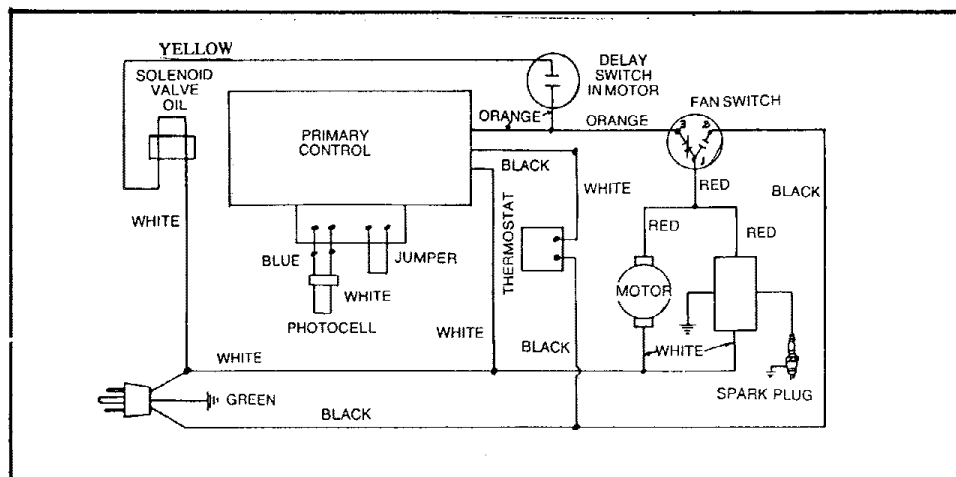

Item No.	Part Number	Description	Qty.
	M50084-01	Assembly Burner Head	1
1	M50112	.Nozzle	1
2	M50396	.Orifice-Burner Head	1
3	M16741-18	.Retaining Ring	1
4	M16534-02	.Burner Head	1
5	M10962-2	.Spark Plug	1
6	M50081	.Adapter Nozzle	1
7	M50392	.Nipple Hex	1
8	M50077	.Valve Solenoid	1
9	M50297	.Compression Elbow 90%	1

Figure 7. Burner Head Assembly

Motor and Pump Assembly

Index No.	Part Number	Description	Qty.
	M50079-01	Assembly Motor & Pump	N/A
1	M50082AA	Cover, Wiring	1
2	HF5-5C	Screw, 5/16-24	4
3	WLE-5	Washer, Lock 5/16	4
4	M11084-26	Screw #10-12 x 3/8	5
5	M50064-01	Motor	1
6	M50116	Clamp Flanged	1
7	M50083AA	Support, Motor	1
8	57413	Elbow Street	1
9	M50393	Nipple, long	1
10	M20137	Bushing, Pipe	1
11	M20137	Bushing, pipe	1
12	M50398	Filter	1
	M50399	Element Filter	1
13	M50114-02	Elbow, Male 90% 1/4 to 1/4	1
14	M50297	Elbow, Compression	1
15	57413	Elbow street	1
16	M503113-02	Fitting straight 1/4 to 1/4	1
17	M50065	Pump, Fuel	1
18	WLM-5	Washer Lock 5/16	4
19	NPF-5C	Nut, Hex 5/16x24	4

Figure 6. Motor and Pump Assembly

Figure 1. Wiring Diagram