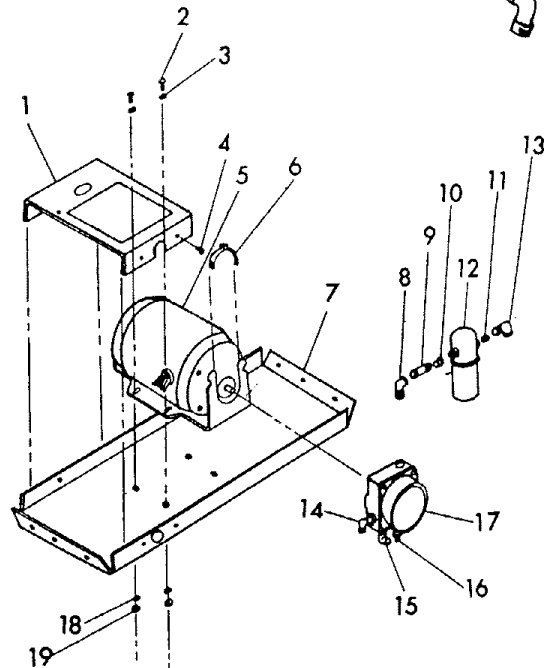

Item No.	Part Number	Description	Qty.
	M50084-01	Assembly Burner Head	1
1	M50112	.Nozzle	1
2	M50396	.Orifice-Burner Head	1
3	M16741-18	.Retaining Ring	1
4	M16534-02	.Burner Head	1
5	M10962-2	.Spark Plug	1
6	M50081	.Adapter Nozzle	1
7	M50392	.Nipple Hex	1
8	M50077	.Valve Solenoid	1
9	M50297	.Compression Elbow 90%	1

Figure 7. Burner Head Assembly

Motor and Pump Assembly

Index No.	Part Number	Description	Qty.
	M50079-01	Assembly Motor & Pump	N/A
1	M50082AA	Cover, Wiring	1
2	HF5-5C	Screw, 5/16-24	4
3	WLE-5	Washer, Lock 5/16	4
4	M11084-26	Screw #10-12 x 3/8	5
5	M50064-01	Motor	1
6	M50116	Clamp Flanged	1
7	M50083AA	Support, Motor	1
8	57413	Elbow Street	1
9	M50393	Nipple, long	1
10	M20137	Bushing, Pipe	1
11	M20137	Bushing, pipe	1
12	M50398	Filter	1
	M50399	Element Filter	1
13	M50114-02	Elbow, Male 90% 1/4 to 1/4	1
14	M50297	Elbow, Compression	1
15	57413	Elbow street	1
16	M503113-02	Fitting straight 1/4 to 1/4	1
17	M50065	Pump, Fuel	1
18	WLM-5	Washer Lock 5/16	4
19	NPF-5C	Nut, Hex 5/16x24	4