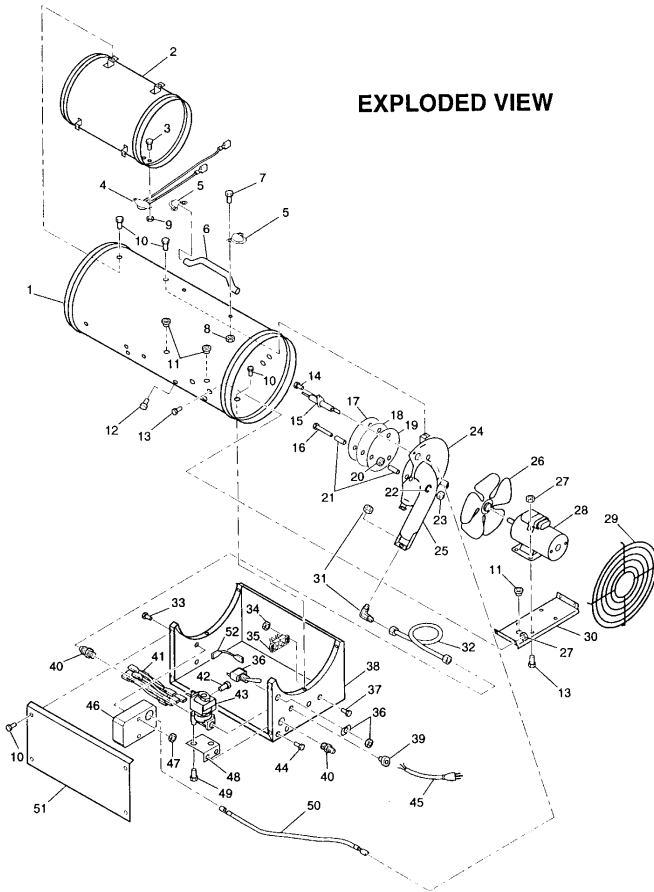

EXPLODED VIEW