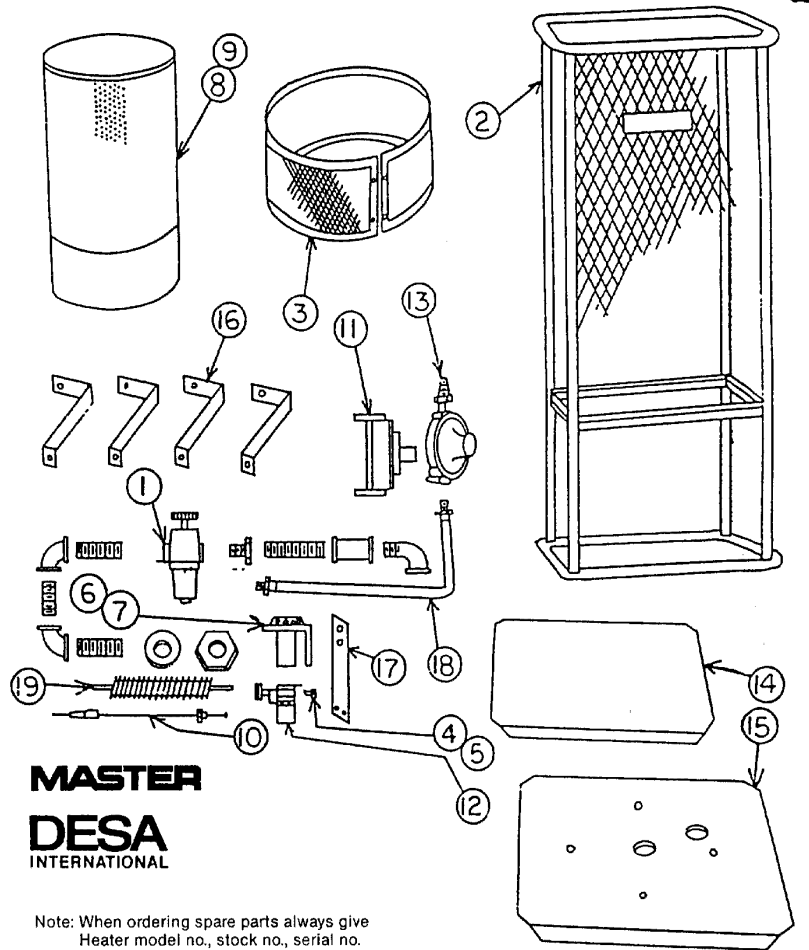

**REPLACEMENT PARTS LIST FOR
MODELS B160NG AND B120LP**

ITEM NO.	NO. REQ'D.	STOCK NO.	DESCRIPTION
1	1	E00332	Manual Control Valve
2	1	E01488	Frame Assembly
3	1	E04466	Filter/Diffuser
4	1	E05362	Orifice—Pilot B120LP
5	1	E05369	Orifice—Pilot B160NG
6	1	E06380	Burner—B120LP
7	1	E06397	Burner—B160NG
8	1	E06391	Combustion Chamber—B160NG
9	1	E06392	Combustion Chamber—B120LP
10	1	E09352	Thermocouple
11	1	E11667	Regulator—B160NG
12	1	E11357	Pilot Burner
13	1	E11695	Regulator—B120LP
14	1	E14459	Top Plate
15	1	E14520	Base Plate
16	4	E14521	Mounting Brace
17	1	E14522	Pilot Bracket
18	1	E16381	Hose—B120LP
19	1	E16425	Pilot Supply Tube—Flex
B120LP			
① ② ③ ④ ⑥ ⑨ ⑩ ⑫ ⑬ ⑭ ⑮ ⑯ ⑰ ⑱			
B160NG			
① ② ③ ⑤ ⑦ ⑧ ⑩ ⑪ ⑫ ⑬ ⑮ ⑯ ⑰ ⑱			

**MASTER
DESA
INTERNATIONAL**

Note: When ordering spare parts always give Heater model no., stock no., serial no. and types of gas used.

2. When disassembling parts from heater for repair, carefully note orientation of parts, then reverse procedure when assembling.