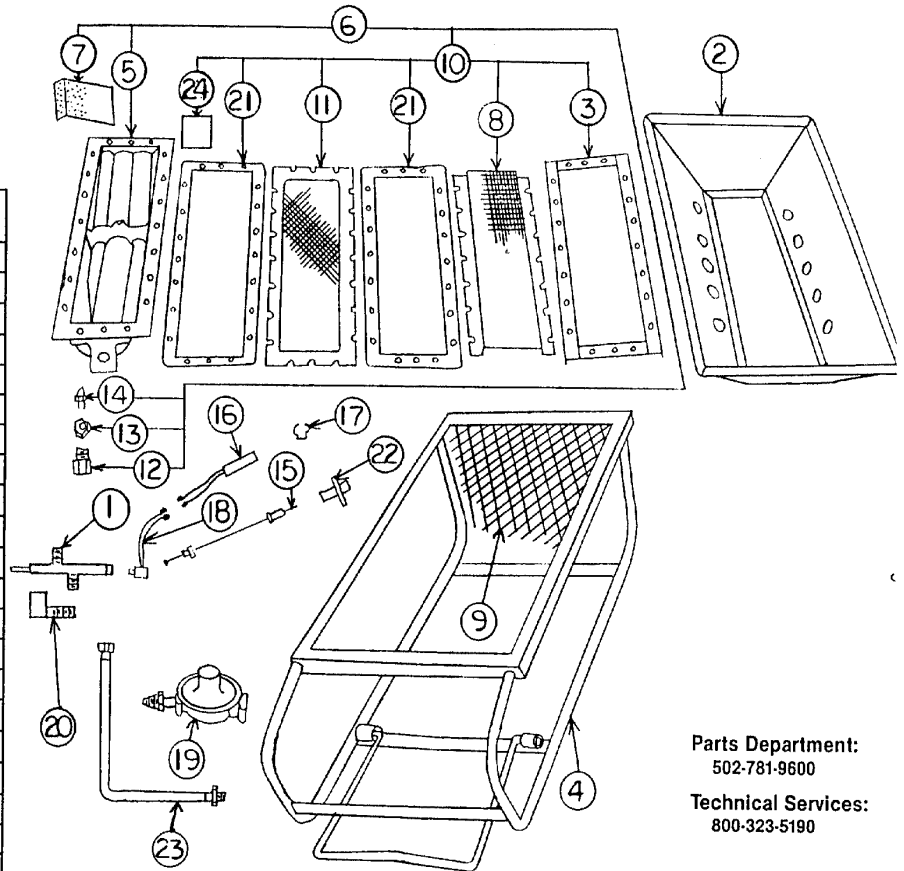

**REPLACEMENT PARTS LIST FOR
MODEL B30LP**

ITEM NO.	NO. REQ'D.	STOCK NO.	DESCRIPTION
1	1	E00333	Control Valve
2	1	E00365	Reflector Assembly
3	1	E01438	Light Duty Frame
4	1	E01440	Heater Frame Assembly
5	1	E02406	Plenum Assembly 5¼ x 20
6	1	E02455	Burner Assembly
7	1	E03363	Baffle
8	1	E04357	Reverberator
9	1	E04369	Expanded Metal Screen
10	1	E04409	Grid Replacement Kit
11	1	E04426	Grid Screen Assembly
12	1	E05351	Connector
13	1	E05354	Jamb Nut
14	1	E05456	Orifice—LP—#56
15	1	E09352	Thermocouple
16	1	E09367	Tip Switch
17	1	E09368	Tip Switch Clip
18	1	E09371	Junction Block Adapter Kit
19	1	E11695	Regulator—LP
20	1	E16665	Elbow—90° St.—¼" FP x ¼" MP
21	2	E12369	Gasket—Fibr.
22	1	E14524	Thermocouple Bracket Assembly
23	1	E16671	Hose—LP—¼" ID—¾" MP x ¼" FP
24	1	E59129	Boil Set