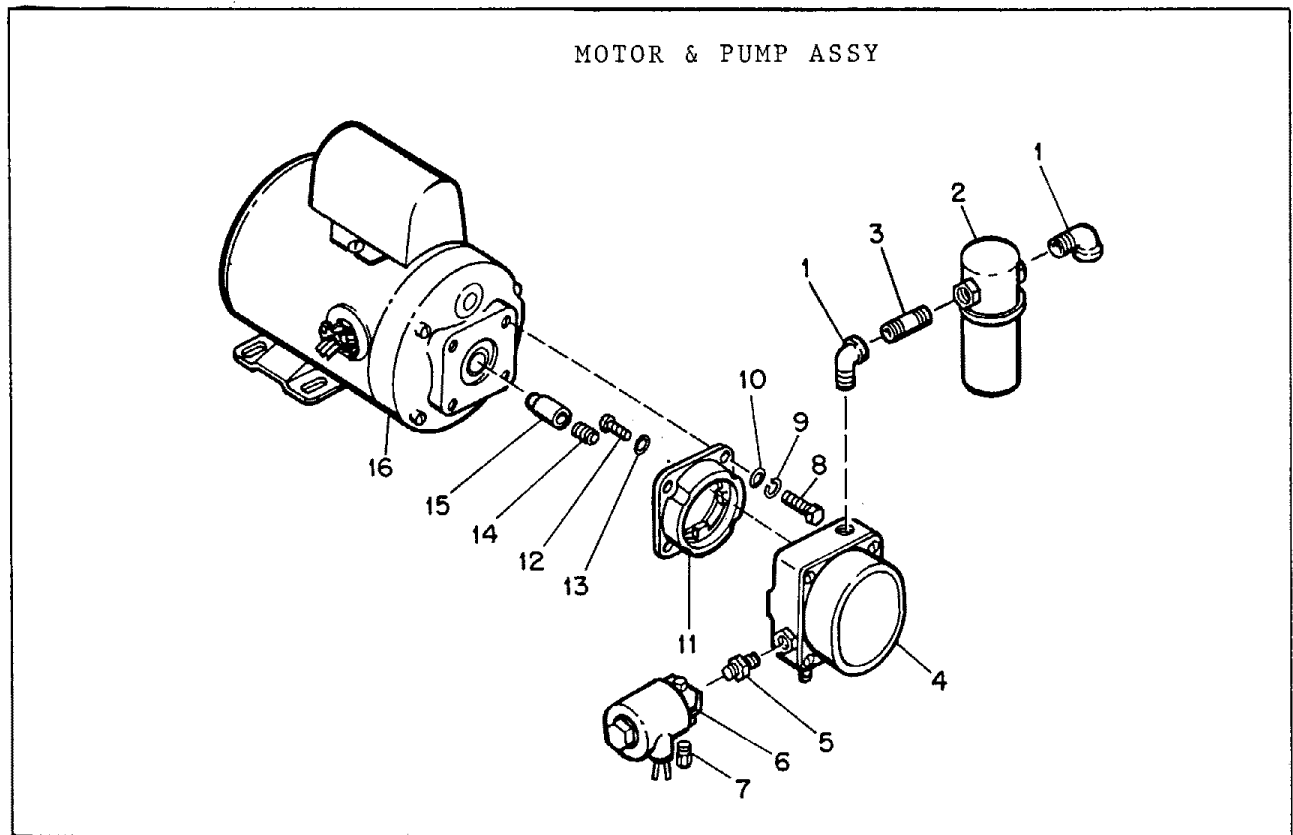

REDDY HEATER MV-250 SPEC 3117G03

HIGH PRESSURE FORM NO. 2768 (10/71)

Index No.	Part Number	Part Name	Qty
70	M18298-2C	Fuel Tank Assembly	1
	M12662	Spacer	2
	M13042	Spacer	2
	M10908-27	Screw, Self tapping, 10-12 x 1/2	2
71	1001349	Connector, Straight	1
72	M12661B	Cover, Box	1
	M12656-6B	Controls and Box Assembly	1
73	M12303	. Thermostat, Limit	1
74	M12302	. Thermostat, Fan	1
75	M12461-22	. Screw, Hex hd, 8-32 x 1/8	4
76	M12297-3	. Collar	4
77	M12301	. Spring	4
78	NPC-2C	. Nut, Hex, No. 8-32	4
79	M12657-1B	. Control Box Assy	1
80	M10908-27	Screw, Self tapping, 10-32 x 1/2	4

REDDY HEATER MV-250 SPEC 3117G03

HIGH PRESSURE Form NO. 2768 (10/71)

Index No.	Part Number	MOTOR & PUMP ASSY Part Name	Qty.
6-	M26895-1	Motor and Pump Assy	Ref
1	57413	Elbow, Street 1/4 in.	2
2	M3973	Filter, Fuel	1
	M4307	. Filter Can	1
	M3301-2	. Filter Gasket	1
	M3301	. Filter Element	1
3	M17499-1	Nipple	1
4	M22872-1	Pump, Fuel	1
5	M69246	Nipple, Pipe, 1/8 in.	1
6	M4157-5	Valve, Solenoid	1
7	M5976	Connector, Male	1
8	*HC5-7C	Screw, Hex hd., 5/16-18 x 3/4 in.	4

Index No.	Part Number	MOTOR & PUMP ASSY Part Name	Qty.
9	*WLM-5C	Lockwasher, 5/16 in.	4
10	*WP-5C	Washer, Plain, 5/16 in.	4
11	M22348	Adaptor	1
12	*RF3-6C	Screw, Rd hd., No. 10-32 x 3/4 in.	3
13	WP-3C	Washer, Plain	3
14	M18436	Spring	1
15	M22873	Coupling	1
16	M26878-1	Motor Assembly	1
	M3486-18	Tubing, Varnish, Solenoid leads	1
	1001349	Connector	1