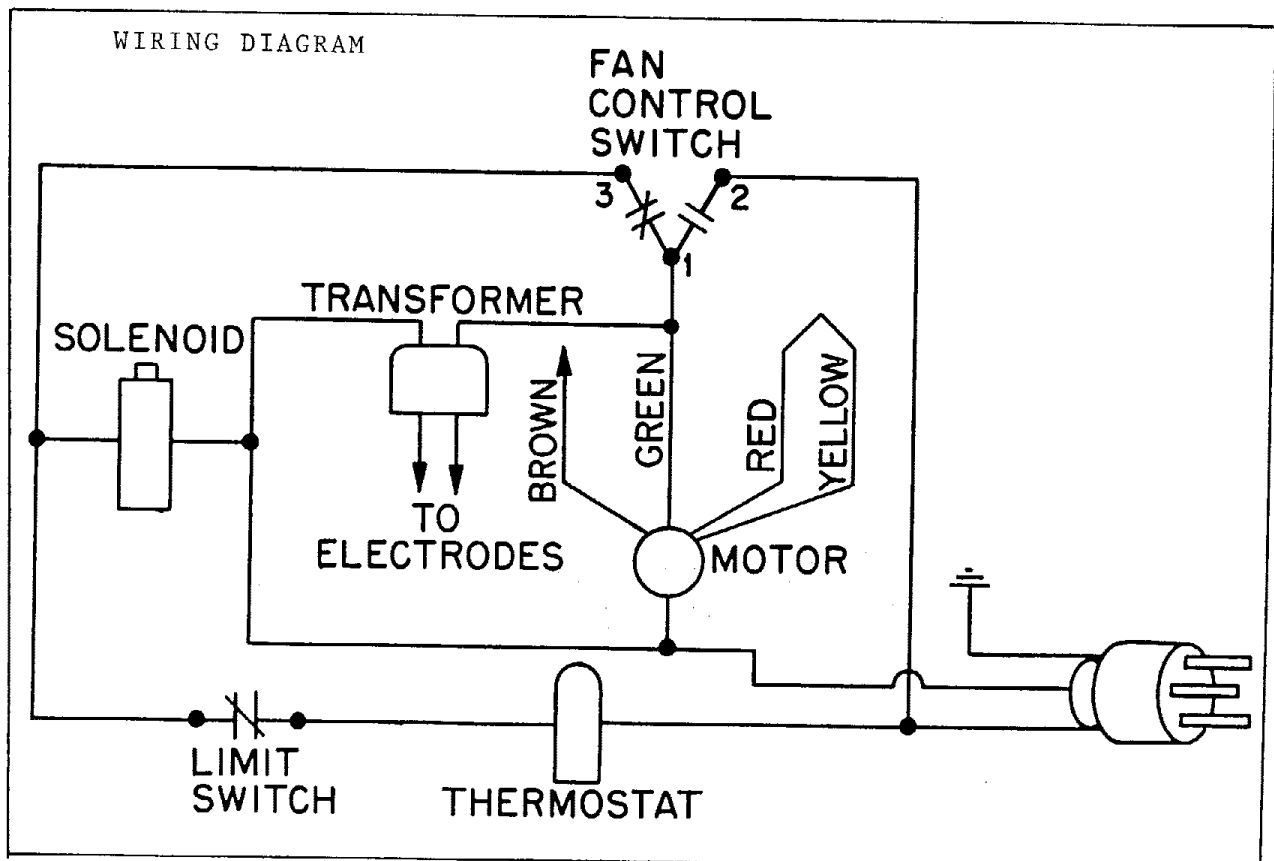

REDDY HEATER MV-250 SPEC 3117G03
HIGH PRESSURE Form No. 2768 (10/71)

REDDY HEATER
HIGH PRESSURE

MV-250 SPEC 3117G03
Form NO. 2768 (10/71)

Index No.	Part Number	HEATER ASSY FIGURE 4 Part Name	Qty.
1	M18089D	Cone, Nose	1
2	M12461-26	Screw, Hex hd, 10-32 x 3/8 in.	6
3	NTF-3C	Nut, Torque Lock	6
4	M23486B	Shell, Outer	1
5	M11804-27	Screw, Self tapping, 10-12 x 1/2	1
6	M12461-32	Screw, Hex hd, 10-32 x 1-1/8	6
7	M23599B	Collar	1
8	M10908-27	Screw, Self tapping, 10-12 x 1/2	4
9	M18087D	Cover, Outer shell	1
10	M11084-27	Screw, Self tapping, 10-12 x 1/2	4
11	M12461-26	Screw, Hex hd, 10-32 x 3/8	5
12	M22905A	Support, Cover	1
13	1000576	Grommet	6
14	M11271-6	Nut, Tinnerman	4
15	M23534	Spacer	6
16	M23518-1	Combustion Chamber Assembly	1
17	M23545B	Casting Exhaust	1
18	M10908-27	Screw, Self tapping, 10-12 x 1/2	4
19	M16001-41	Not Used	1
20	M23547	Not Used	1
21	M18768	Plate, Deflector	1
22	M11084-27	Screw, Self tapping, 10-12 x 1/2	8
23	M18777-3	Nozzle Adaptor Assembly	1
24	M16741-18	. Retaining ring, Nozzle	1
25	M3981	. Electrode	2
26	M16712	. Bushing, Electrode	2
	M12461-14	. Screw, Hex hd No. 8-32 x 3/8"	2
27	M18775	. Bracket, Nozzle	1
28	M23538	. Nozzle	1
29	M4274	. Spring	1
30	M18776	. Adaptor, Nozzle	1
31	69248	. Elbow	1
32	M11084-27	Screw, Self-tapping, hex hd, No. 10-12 x 1/2	2
33	M10816-33	Electrode Lead Assembly	2
34	M23377	Fan	1
35	M23386-1B	Fan Guard Assembly	1
36	M12461-25	Screw, Hex hd, No. 10-32 x 1/4	4
37	WLM-3C	Washer, Lock	4
38	M21964	Key, Locating	1

REDDY HEATER MV-250 SPEC 3117G03

HIGH PRESSURE Form NO. 2768 (10/71)

Index No.	Part Number	MOTOR & PUMP ASSY Part Name	Qty.
6-	M26895-1	Motor and Pump Assy	Ref
1	57413	Elbow, Street 1/4 in.	2
2	M3973	Filter, Fuel	1
	M4307	. Filter Can	1
	M3301-2	. Filter Gasket	1
	M3301	. Filter Element	1
3	M17499-1	Nipple	1
4	M22872-1	Pump, Fuel	1
5	M69246	Nipple, Pipe, 1/8 in.	1
6	M4157-5	Valve, Solenoid	1
7	M5976	Connector, Male	1
8	*HC5-7C	Screw, Hex hd., 5/16-18 x 3/4 in.	4