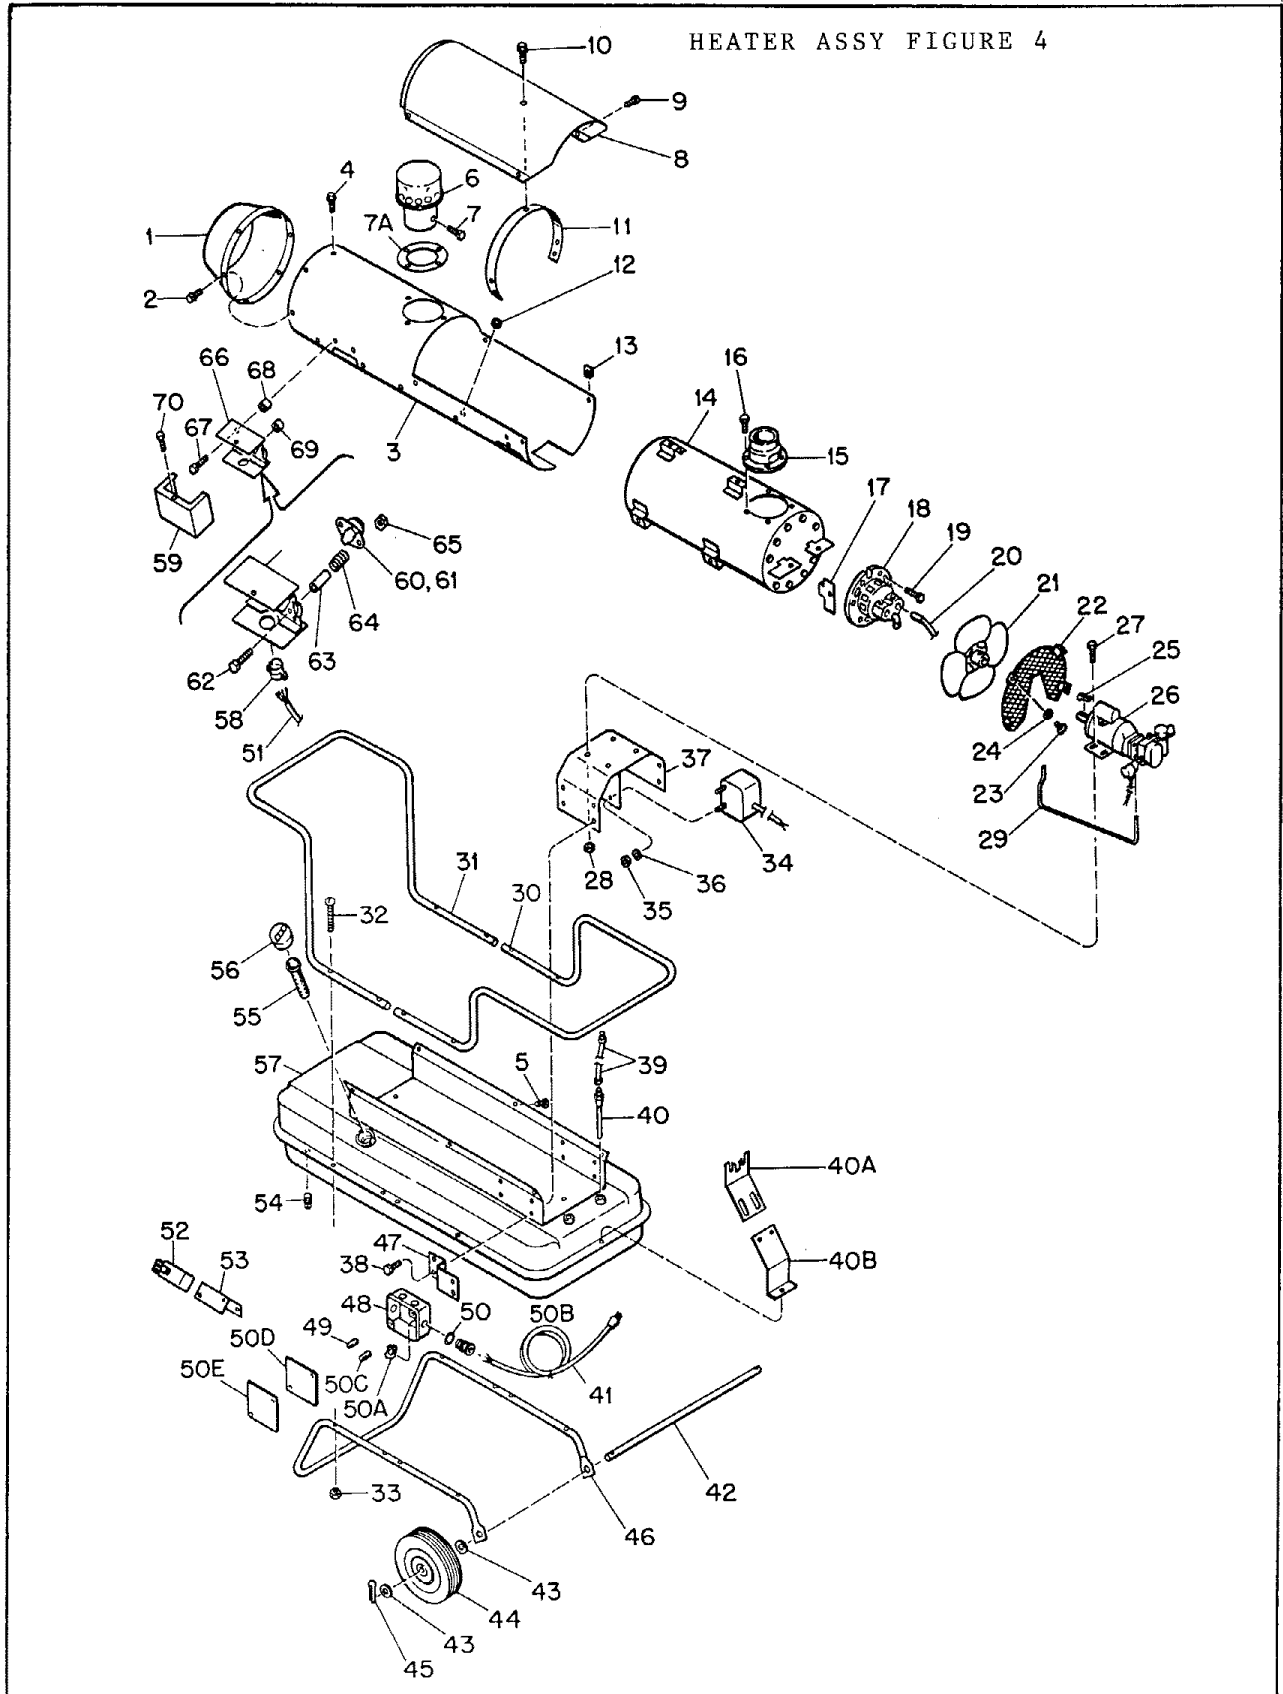

REDDY HEATER MV-250 SPEC 3117G03
HIGH PRESSURE Form No. 2768 (10/71)

REDDY HEATER
HIGH PRESSURE

MV-250 SPEC 3117G03
Form NO. 2768 (10/71)

Index No.	Part Number	HEATER ASSY FIGURE 4 Part Name	Qty.
1	M18089D	Cone, Nose	1
2	M12461-26	Screw, Hex hd, 10-32 x 3/8 in.	6
3	NTF-3C	Nut, Torque Lock	6
4	M23486B	Shell, Outer	1
5	M11804-27	Screw, Self tapping, 10-12 x 1/2	1
6	M12461-32	Screw, Hex hd, 10-32 x 1-1/8	6
7	M23599B	Collar	1
8	M10908-27	Screw, Self tapping, 10-12 x 1/2	4
9	M18087D	Cover, Outer shell	1
10	M11084-27	Screw, Self tapping, 10-12 x 1/2	4
11	M12461-26	Screw, Hex hd, 10-32 x 3/8	5
12	M22905A	Support, Cover	1
13	1000576	Grommet	6
14	M11271-6	Nut, Tinnerman	4
15	M23534	Spacer	6
16	M23518-1	Combustion Chamber Assembly	1
17	M23545B	Casting Exhaust	1
18	M10908-27	Screw, Self tapping, 10-12 x 1/2	4
19	M16001-41	Not Used	1
20	M23547	Not Used	1
21	M18768	Plate, Deflector	1
22	M11084-27	Screw, Self tapping, 10-12 x 1/2	8
23	M18777-3	Nozzle Adaptor Assembly	1
24	M16741-18	. Retaining ring, Nozzle	1
25	M3981	. Electrode	2
26	M16712	. Bushing, Electrode	2
	M12461-14	. Screw, Hex hd No. 8-32 x 3/8"	2
27	M18775	. Bracket, Nozzle	1
28	M23538	. Nozzle	1
29	M4274	. Spring	1
30	M18776	. Adaptor, Nozzle	1
31	69248	. Elbow	1
32	M11084-27	Screw, Self-tapping, hex hd, No. 10-12 x 1/2	2
33	M10816-33	Electrode Lead Assembly	2
34	M23377	Fan	1
35	M23386-1B	Fan Guard Assembly	1
36	M12461-25	Screw, Hex hd, No. 10-32 x 1/4	4
37	WLM-3C	Washer, Lock	4
38	M21964	Key, Locating	1