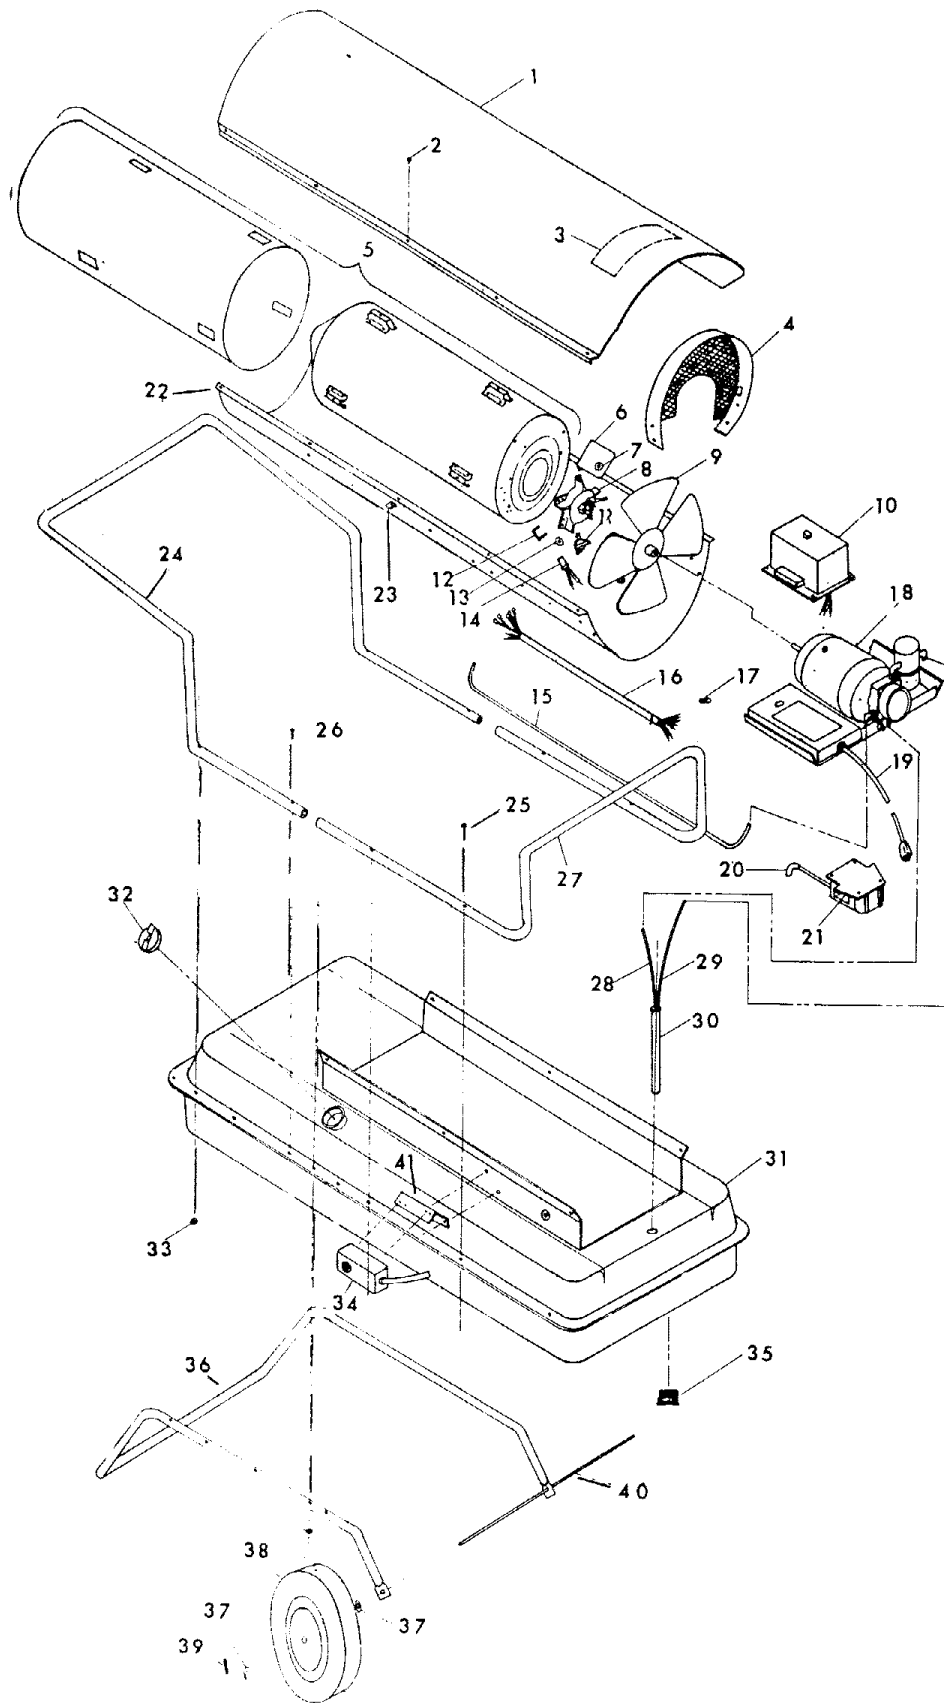

REDDY HEATER M600 HIGH PRESSURE SPEC. 5014G04 M29870-118

REDDY HEATER M600 HIGH PRESSURE SPEC. 5014G04 M29870-118

Index No.	Part Number	Part Name	Qty.	Index No.	Part Number	Part Name	Qty.
1	M50167AC	Upper Shell	1	27	M28872-01	Rear Handle	1
2	M11084-27	Screw no. 10-½	36	28	M50188-04	Fuel Line - Return	1
3	M50089	Decal, Wiring Diagram	1	29	M50118-05	Fuel Line - Input	1
4	M50186-01AA	Guard, Fan, Assembly	1	30	M50262-02	Assembly Screen & Bushing, Fuel	1
5	M50156-01	Combustion Chamber & Heat Deflector Assy.	1	31	M50071-02AA	Tank, Fuel	1
6	M50157	Deflector, Air	5	32	M23284	Cap, Fuel	1
7	M50104-03	Bushing	6	33	NTC-4C	Nut, Hex, ¼-20	18
8	M51129-02	Burner Head Assembly	1	34	M25297-5	Thermostat Assembly	1
9	M50194	Fan	1	35	M27417	Plug, Drain	1
10	M51417-01	Control, Safetv	1	36	M28140-02	Frame, Wheel Support	1
11	M50276	Switch, Fan	1	37	WP-10C	Washer Flat 5/8	4
12	M16660	Bracket Photo Cell	1	38	M50389	Wheel	2
13	M50104-02	Bushing	3	39	C5-10C	Pin, cutter 5/32 x 1-¼	2
14	M16656-5	Photo Cell Assembly	1	40	M18774A	Axle 5/8 x 30-1/16	1
15	M50119-01	Fuel Line	1	41	M25121B	Bracket Thermostat	1
16	M50391-2	Wire Harness Assembly	1				
17	M13942-7	Connector, Wire	2				
18	M50172-02	Motor-Pump Assembly (Ref. figure 6)	N/A				
19	M10813-33	Power Cord	1				
20	M50050	Boot Ignition	1				
21	M50100-02	Transformer & Bracket Assembly	1				
22	M50168AC	Lower Shell	1				
23	M11271-6	Nut, Tinnerman	10				
24	M50224	Front Handle	1				
25	HC4-22C	Screw Hex., hd., ¼-20x2-¾	8				
26	HC4-12C	Screw Hex., ¼-20x1-½	6				