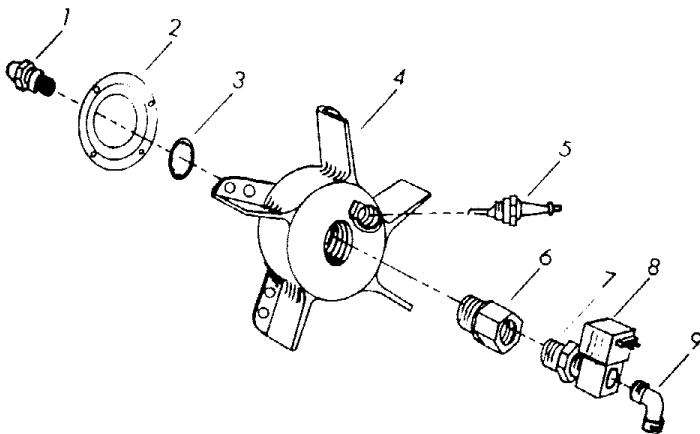

REDDY HEATER M600 HIGH PRESSURE SPEC. 5014G04

M29870-118

Item No.	Part Number	Part Name	Qty.
-	M50172-02	Motor & Pump Assembly	N/A
1	M50082AA	Cover, Wiring	1
2	HF5-5C	Screw, Hex. hd., 5/16-24 x 5/8	4
3	WLE5	Washer Lock 5/16	4
4	M11084-26	Screw Hex Slotted 10-12 x 3/8	3
5	M50064-02	Motor	1
6	M50116	Clamp, Flanged	1
7	M50161AA	Support, Motor	1
8	57413	Elbow, Street	1
9	M17499-02	Nipple, Long	1
10	M20137	Bushing, Pipe	1
11	M20137	Bushing, Pipe	1
12	M50398	Filter	1
	M50399	Element Filter	1
13	M50114-02	Elbow, Male	1
14	M50297	Elbow, Compression	1
15	57413	Elbow, Street	1
16	M50113-02	Fitting Straight 1/8 pt.	1
17	M50065	Pump Fuel	1
18	WLM-5	Washer, Lock 5/16	4
19	NPF-5C	Nut, Hex 5/16-24	4