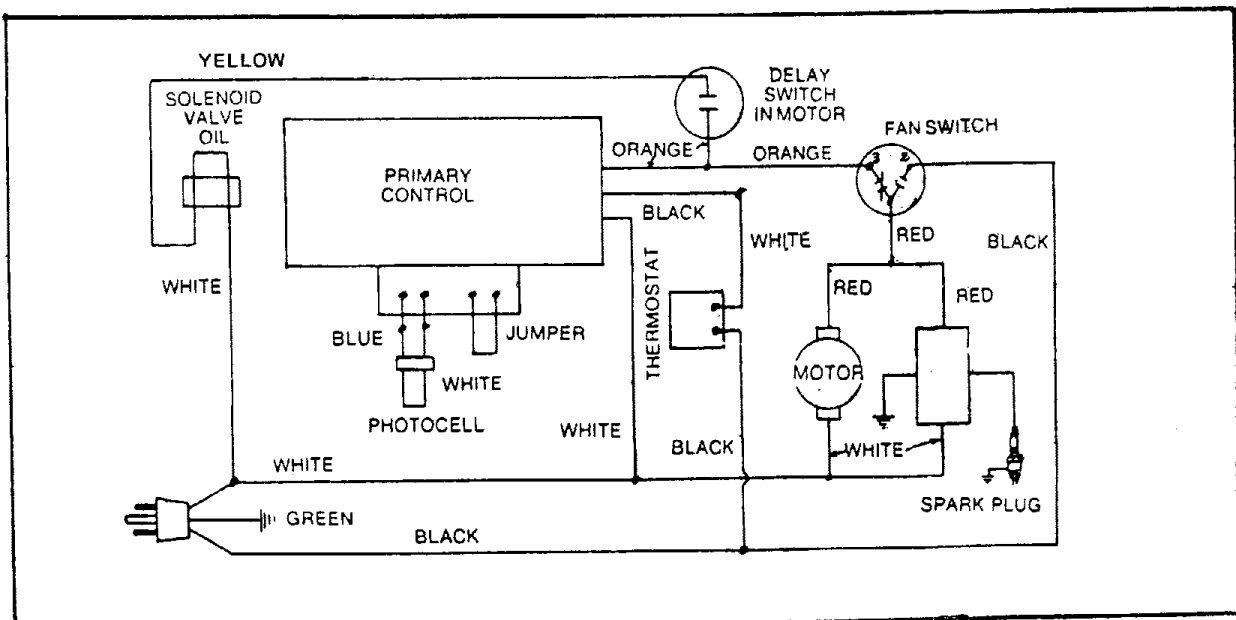

REDDY HEATER M600 HIGH PRESSURE SPEC. 5014G04 M29870-118

REDDY HEATER M600 HIGH PRESSURE SPEC. 5014G04 M29870-118

Index No.	Part Number	Part Name	Qty.	Index No.	Part Number	Part Name	Qty.
1	M50167AC	Upper Shell	1	27	M28872-01	Rear Handle	1
2	M11084-27	Screw no. 10-½	36	28	M50188-04	Fuel Line - Return	1
3	M50089	Decal, Wiring Diagram	1	29	M50118-05	Fuel Line - Input	1
4	M50186-01AA	Guard, Fan, Assembly	1	30	M50262-02	Assembly Screen & Bushing, Fuel	1
5	M50156-01	Combustion Chamber & Heat Deflector Assy.	1	31	M50071-02AA	Tank, Fuel	1
6	M50157	Deflector, Air	5	32	M23284	Cap, Fuel	1
7	M50104-03	Bushing	6	33	NTC-4C	Nut, Hex, ¼-20	18
8	M51129-02	Burner Head Assembly	1	34	M25297-5	Thermostat Assembly	1
9	M50194	Fan	1	35	M27417	Plug, Drain	1
10	M51417-01	Control, Safetv	1	36	M28140-02	Frame, Wheel Support	1
11	M50276	Switch, Fan	1	37	WP-10C	Washer Flat 5/8	4
12	M16660	Bracket Photo Cell	1	38	M50389	Wheel	2
13	M50104-02	Bushing	3	39	C5-10C	Pin, cutter 5/32 x 1-¼	2
14	M16656-5	Photo Cell Assembly	1	40	M18774A	Axle 5/8 x 30-1/16	1
15	M50119-01	Fuel Line	1	41	M25121B	Bracket Thermostat	1
16	M50391-2	Wire Harness Assembly	1				
17	M13942-7	Connector, Wire	2				
18	M50172-02	Motor-Pump Assembly (Ref. figure 6)	N/A				
19	M10813-33	Power Cord	1				
20	M50050	Boot Ignition	1				
21	M50100-02	Transformer & Bracket Assembly	1				
22	M50168AC	Lower Shell	1				
23	M11271-6	Nut, Tinnerman	10				
24	M50224	Front Handle	1				
25	HC4-22C	Screw Hex., hd., ¼-20x2-¾	8				
26	HC4-12C	Screw Hex., ¼-20x1-½	6				