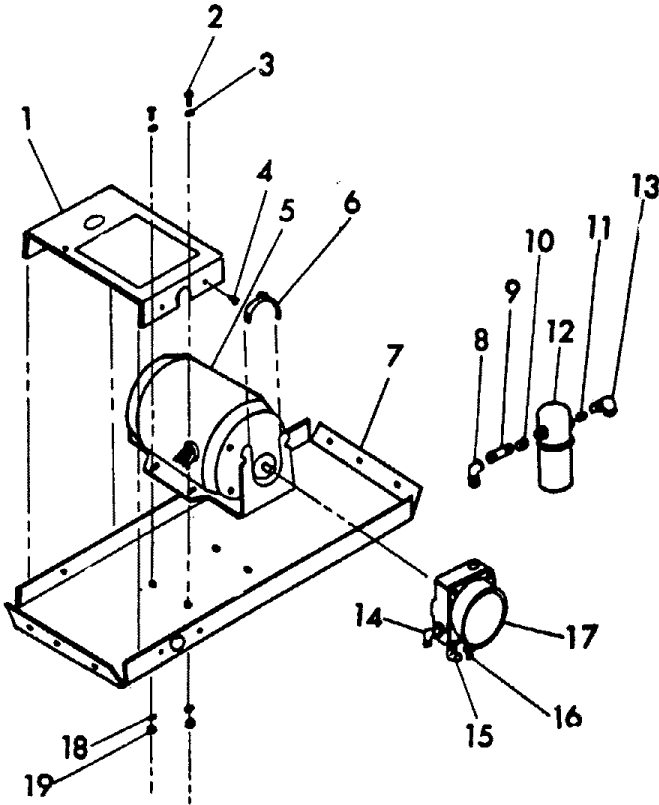

REDDY HEATER M600 HIGH PRESSURE SPEC. 5014G04

M29870-118

Item No.	Part Number	Part Name	Qty.
-	M50172-02	Motor & Pump Assembly	N/A
1	M50082AA	Cover, Wiring	1
2	HF5-5C	Screw, Hex. hd., 5/16-24 x 5/8	4
3	WLE5	Washer Lock 5/16	4
4	M11084-26	Screw Hex Slotted 10-12 x 3/8	3
5	M50064-02	Motor	1
6	M50116	Clamp, Flanged	1
7	M50161AA	Support, Motor	1
8	57413	Elbow, Street	1
9	M17499-02	Nipple, Long	1
10	M20137	Bushing, Pipe	1
11	M20137	Bushing, Pipe	1
12	M50398	Filter	1
	M50399	Element Filter	1
13	M50114-02	Elbow, Male	1
14	M50297	Elbow, Compression	1
15	57413	Elbow, Street	1
16	M50113-02	Fitting Straight 1/8 pt.	1
17	M50065	Pump Fuel	1
18	WLM-5	Washer, Lock 5/16	4
19	NPF-5C	Nut, Hex 5/16-24	4